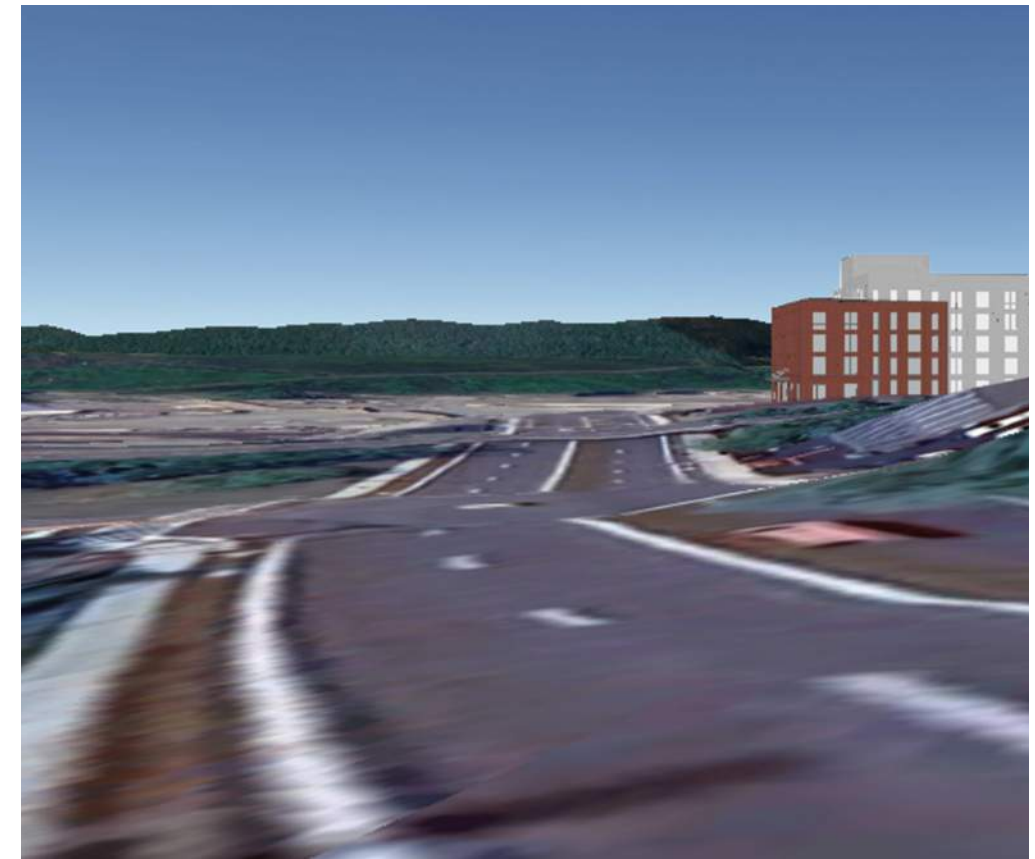

VIEW POINT 4 - EXISTING

VIEW POINT 4 - GOOGLE EARTH GEOLOCATION

VIEW POINT 4 - AKRF SIMULATION

VIEW POINT 4 - ARK SIMULATION

VIEW POINT 4 - LEAF ON

VIEW POINT 4 PRESENTS THE WESTERLY VIEW OF PARCELS 48-50 FROM CROTON POINT AVENUE, AT THE APPROXIMATE MIDPOINT BETWEEN VIEW POINT 3 AND SOUTH RIVERSIDE AVENUE.

VIEW POINT 4 - EXISTING

VIEW POINT 4 - GOOGLE EARTH GEOLOCATION

VIEW POINT 4 - AKRF SIMULATION

VIEW POINT 4 - ARK SIMULATION

VIEW POINT 4 - LEAF OFF

VIEW POINT 5 PRESENTS THE SOUTHWESTERLY VIEW TOWARDS PARCELS 48-50 FROM THE PARKING LOT AT THE END OF BENEDICT BOULEVARD, BETWEEN ROUTE 9 AND WAYNE STREET.

VIEW POINT 5 - EXISTING

VIEW POINT 5 - GOOGLE EARTH GEOLOCATION

VIEW POINT 5 - AKRF SIMULATION

VIEW POINT 5 - ARK SIMULATION

VIEW POINT 5 - LEAF ON

VIEW POINT 5 PRESENTS THE SOUTHWESTERLY VIEW TOWARDS PARCELS 48-50 FROM THE PARKING LOT AT THE END OF BENEDICT BOULEVARD, BETWEEN ROUTE 9 AND WAYNE STREET.

VIEW POINT 6 - GOOGLE EARTH GEOLOCATION

VIEW POINT 6 PRESENTS THE WESTERLY VIEW TOWARDS PARCELS 48-50 FROM A HIGH POINT ALONG SOUTH RIVERSIDE AVENUE ADJACENT TO THE SHOPRITE PLAZA.

VIEW POINT 6 - AKRF SIMULATION