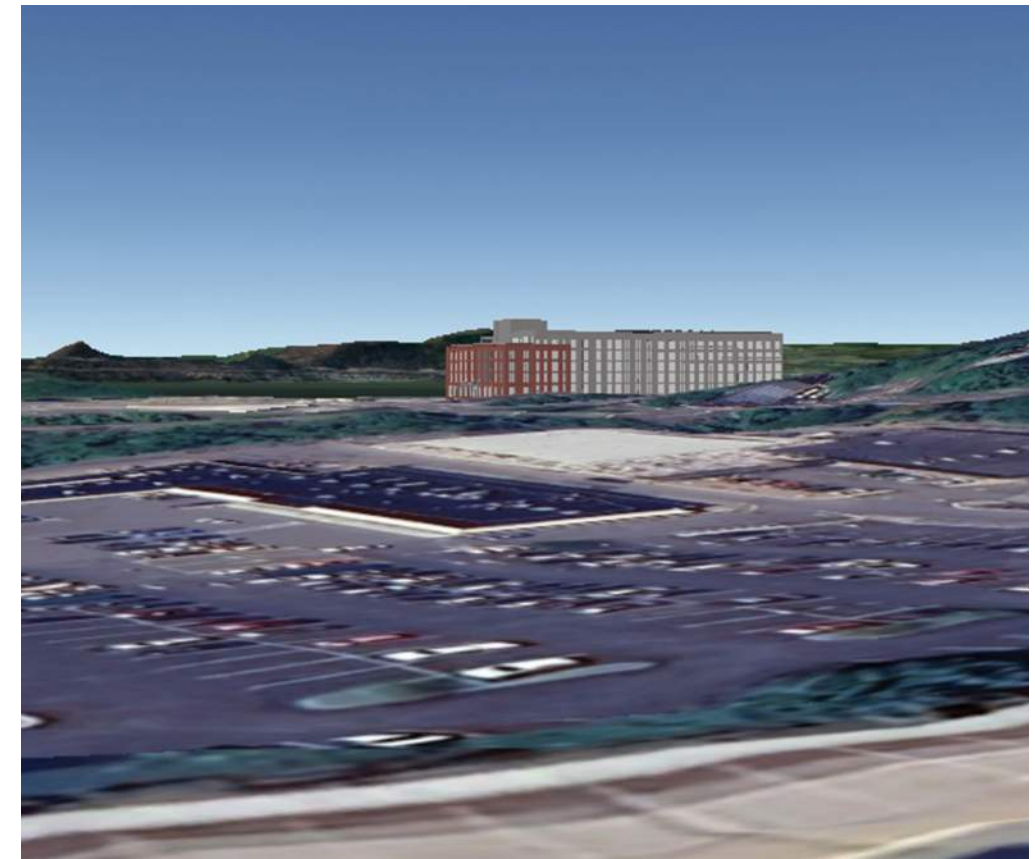

VIEW POINT 5 - EXISTING

VIEW POINT 5 - GOOGLE EARTH GEOLOCATION

VIEW POINT 5 - AKRF SIMULATION

VIEW POINT 5 - ARK SIMULATION

VIEW POINT 5 - LEAF OFF

DATE 09.06.24

No. **SK-010**

VIEW POINT 6 - EXISTING

VIEW POINT 6 - GOOGLE EARTH GEOLOCATION

VIEW POINT 6 PRESENTS THE WESTERLY VIEW TOWARDS PARCELS 48-50 FROM A HIGH POINT ALONG SOUTH RIVERSIDE AVENUE ADJACENT TO THE SHOPRITE PLAZA.

VIEW POINT 6 - AKRF SIMULATION

VIEW POINT 6 - ARK SIMULATION

VIEW POINT 6 - LEAF ON

VIEW POINT 6 - EXISTING

VIEW POINT 6 - GOOGLE EARTH GEOLOCATION

VIEW POINT 6 PRESENTS THE WESTERLY VIEW TOWARDS PARCELS 48-50 FROM A HIGH POINT ALONG SOUTH RIVERSIDE AVENUE ADJACENT TO THE SHOPRITE PLAZA.