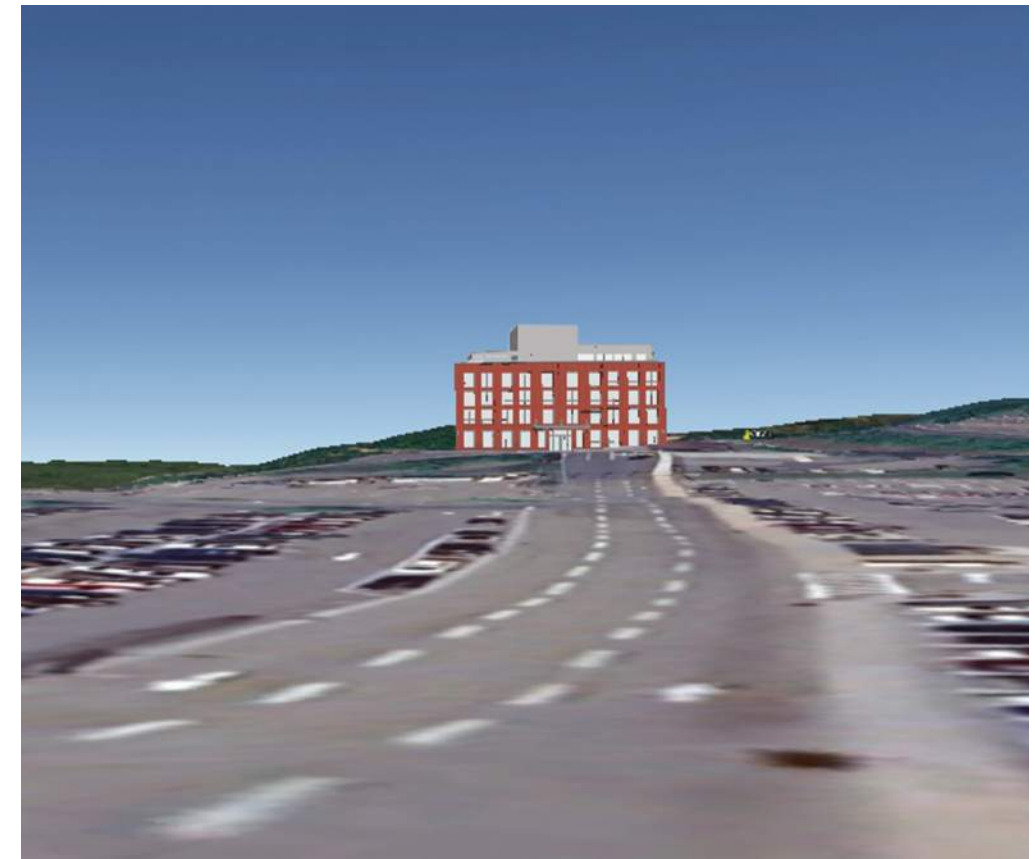

VIEW POINT 1 - AKRF SIMULATION

VIEW POINT 1 - ARK SIMULATION

VIEW POINT 1 - LEAF ON

VIEW POINT 1 PRESENTS THE SOUTH-FACING VIEW TOWARDS PARCELS 48-50 FROM THE OFF-RAMP AT THE EXIT FOR CROTON POINT AVENUE FROM SOUTHBOUND ROUTE 9.

VIEW POINT 1 - EXISTING

VIEW POINT 1 - GOOGLE EARTH GEOLOCATION

VIEW POINT 1 - AKRF SIMULATION

VIEW POINT 1 - ARK SIMULATION

VIEW POINT 1 - LEAF OFF

VIEW POINT 2 PRESENTS THE NORTHWESTERLY VIEW TOWARDS PARCELS 48-50 FROM VETERANS PLAZA, A STREET THAT EXTENDS SOUTH FROM CROTON POINT AVENUE AND IS SURROUNDED ON BOTH SIDES BY THE VILLAGE OWNED MNR "SOUTH LOT".

VIEW POINT 2 - EXISTING

VIEW POINT 2 - GOOGLE EARTH GEOLOCATION

VIEW POINT 2 - AKRF SIMULATION

VIEW POINT 2 - ARK SIMULATION

VIEW POINT 2 - LEAF ON

DATE 09.06.24

No. **SK-004**

VIEW POINT 2 PRESENTS THE NORTHWESTERLY VIEW TOWARDS PARCELS 48-50 FROM VETERANS PLAZA, A STREET THAT EXTENDS SOUTH FROM CROTON POINT AVENUE AND IS SURROUNDED ON BOTH SIDES BY THE VILLAGE OWNED MNR "SOUTH LOT".

VIEW POINT 2 - EXISTING

VIEW POINT 2 - GOOGLE EARTH GEOLOCATION

VIEW POINT 2 - AKRF SIMULATION

VIEW POINT 2 - ARK SIMULATION

VIEW POINT 2 - LEAF OFF

VIEW POINT 3 PRESENTS THE WESTERLY VIEW OF PARCELS 48-50 FROM THE INTERSECTION OF CROTON POINT AVENUE AND THE OFF-RAMP EXITING NORTHBOUND ROUTE 9.