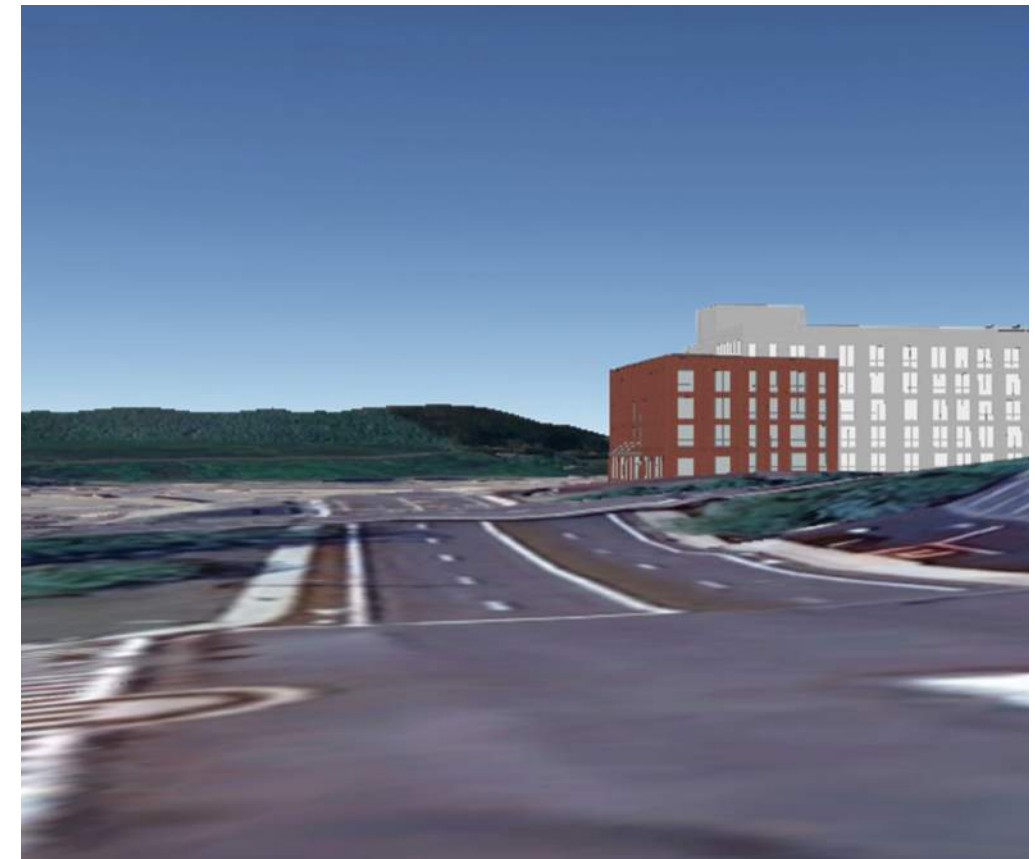

1 CROTON POINT

VISUAL ANALYSIS

VIEW POINT 1 PRESENTS THE SOUTH-FACING VIEW TOWARDS PARCELS 48-50 FROM THE OFF-RAMP AT THE EXIT FOR CROTON POINT AVENUE FROM SOUTHBOUND ROUTE 9.

VIEW POINT 1 - EXISTING

VIEW POINT 1 - GOOGLE EARTH GEOLOCATION

VIEW POINT 1 - AKRF SIMULATION

VIEW POINT 1 - ARK SIMULATION

VIEW POINT 1 - LEAF ON

VIEW POINT 1 PRESENTS THE SOUTH-FACING VIEW TOWARDS PARCELS 48-50 FROM THE OFF-RAMP AT THE EXIT FOR CROTON POINT AVENUE FROM SOUTHBOUND ROUTE 9.

VIEW POINT 2 - EXISTING

VIEW POINT 2 - GOOGLE EARTH GEOLOCATION

VIEW POINT 2 - AKRF SIMULATION

VIEW POINT 2 - ARK SIMULATION

VIEW POINT 2 - LEAF OFF

VIEW POINT 3 PRESENTS THE WESTERLY VIEW OF PARCELS 48-50 FROM THE INTERSECTION OF CROTON POINT AVENUE AND THE OFF-RAMP EXITING NORTHBOUND ROUTE 9.

VIEW POINT 3 - EXISTING

VIEW POINT 3 - GOOGLE EARTH GEOLOCATION

VIEW POINT 3 - AKRF SIMULATION

VIEW POINT 3 - ARK SIMULATION

VIEW POINT 3 - LEAF ON

VIEW POINT 3 PRESENTS THE WESTERLY VIEW OF PARCELS 48-50 FROM THE INTERSECTION OF CROTON POINT AVENUE AND THE OFF-RAMP EXITING NORTHBOUND ROUTE 9.