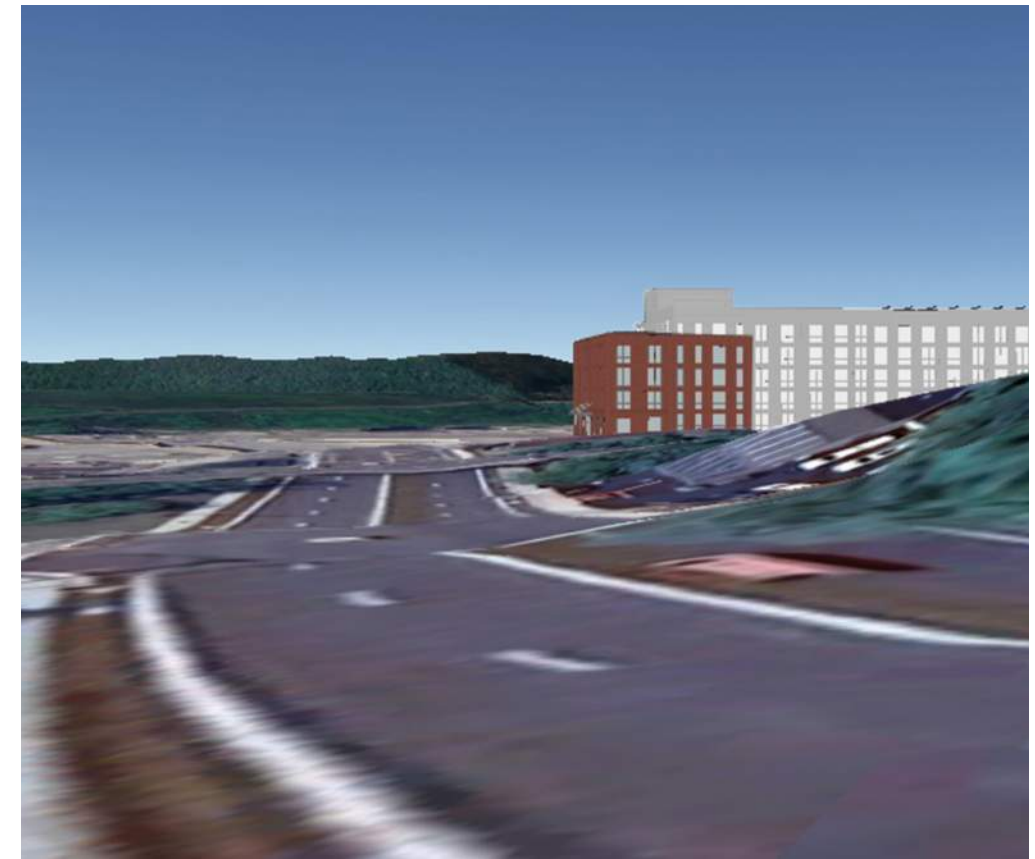

1 CROTON POINT

VISUAL ANALYSIS

VIEW POINT 1 PRESENTS THE SOUTH-FACING VIEW TOWARDS PARCELS 48-50 FROM THE OFF-RAMP AT THE EXIT FOR CROTON POINT AVENUE FROM SOUTHBOUND ROUTE 9.

VIEW POINT 1 - EXISTING

VIEW POINT 1 - GOOGLE EARTH GEOLOCATION

VIEW POINT 3 - EXISTING

VIEW POINT 3 - GOOGLE EARTH GEOLOCATION

VIEW POINT 3 - AKRF SIMULATION

VIEW POINT 3 - ARK SIMULATION

VIEW POINT 3 - LEAF OFF

VIEW POINT 4 PRESENTS THE WESTERLY VIEW OF PARCELS 48-50 FROM CROTON POINT AVENUE, AT THE APPROXIMATE MIDPOINT BETWEEN VIEW POINT 3 AND SOUTH RIVERSIDE AVENUE.

VIEW POINT 4 - EXISTING

VIEW POINT 4 - GOOGLE EARTH GEOLOCATION

VIEW POINT 4 - AKRF SIMULATION

VIEW POINT 4 - ARK SIMULATION

VIEW POINT 4 - LEAF ON

VIEW POINT 4 PRESENTS THE WESTERLY VIEW OF PARCELS 48-50 FROM CROTON POINT AVENUE, AT THE APPROXIMATE MIDPOINT BETWEEN VIEW POINT 3 AND SOUTH RIVERSIDE AVENUE.