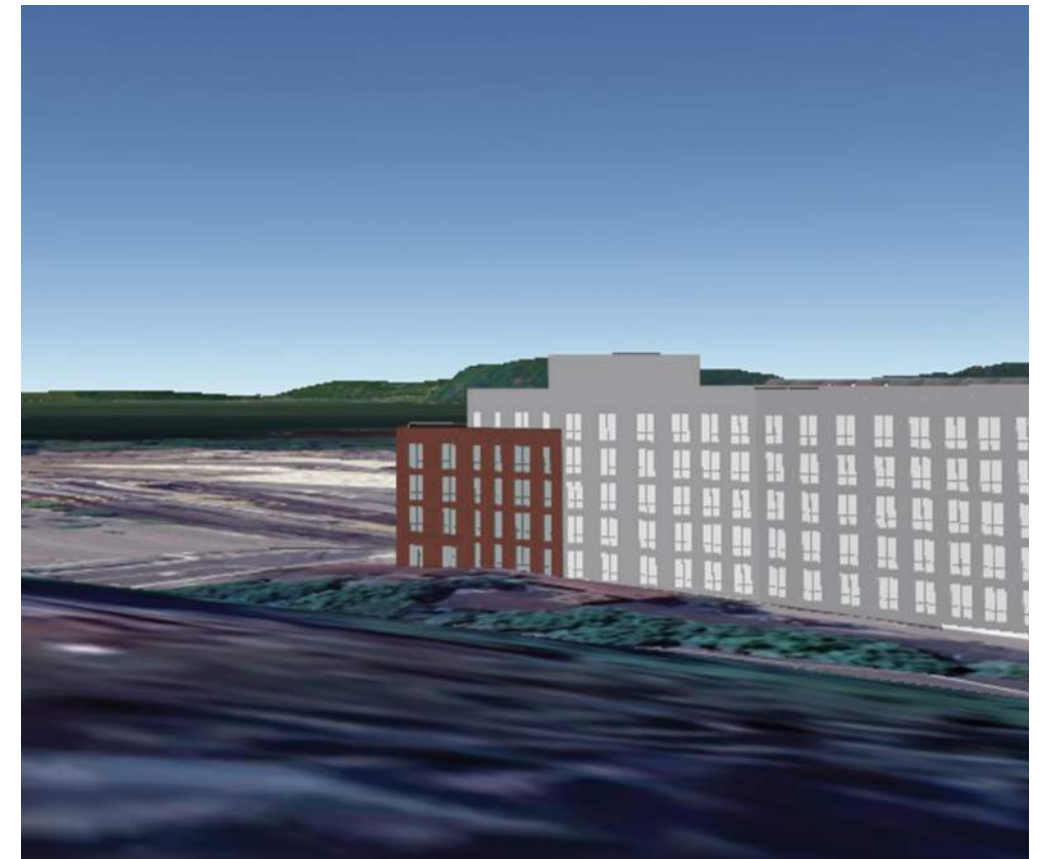

VIEW POINT 5 - EXISTING

VIEW POINT 5 - GOOGLE EARTH GEOLOCATION

VIEW POINT 5 - AKRF SIMULATION

VIEW POINT 5 - ARK SIMULATION

VIEW POINT 5 - LEAF ON

VIEW POINT 5 PRESENTS THE SOUTHWESTERLY VIEW TOWARDS PARCELS 48-50 FROM THE PARKING LOT AT THE END OF BENEDICT BOULEVARD, BETWEEN ROUTE 9 AND WAYNE STREET.

VIEW POINT 5 - EXISTING

VIEW POINT 5 - GOOGLE EARTH GEOLOCATION

VIEW POINT 5 - AKRF SIMULATION

VIEW POINT 5 - ARK SIMULATION

VIEW POINT 5 - LEAF OFF

DATE 09.06.24

No. **SK-010**

VIEW POINT 6 - EXISTING

VIEW POINT 6 - GOOGLE EARTH GEOLOCATION

VIEW POINT 6 PRESENTS THE WESTERLY VIEW TOWARDS PARCELS 48-50 FROM A HIGH POINT ALONG SOUTH RIVERSIDE AVENUE ADJACENT TO THE SHOPRITE PLAZA.

VIEW POINT 6 - AKRF SIMULATION