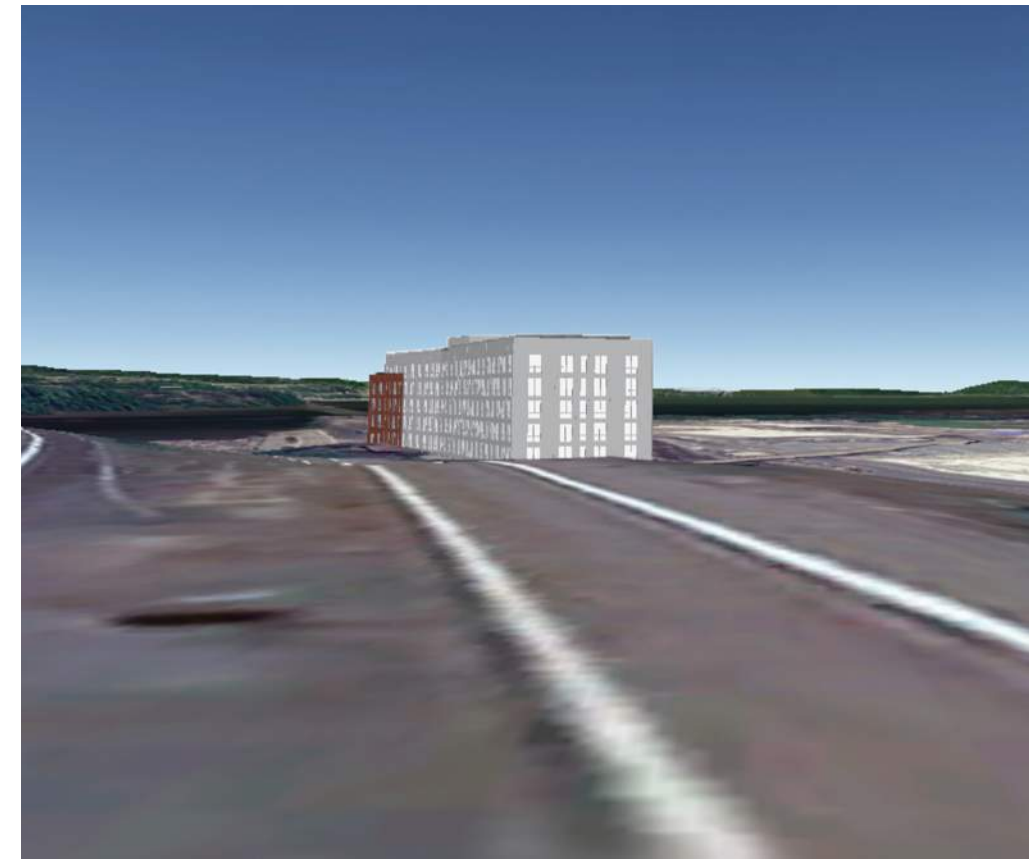

1 CROTON POINT

VISUAL ANALYSIS

VIEW POINT 1 PRESENTS THE SOUTH-FACING VIEW TOWARDS PARCELS 48-50 FROM THE OFF-RAMP AT THE EXIT FOR CROTON POINT AVENUE FROM SOUTHBOUND ROUTE 9.

VIEW POINT 1 - EXISTING

VIEW POINT 1 - GOOGLE EARTH GEOLOCATION

VIEW POINT 1 - AKRF SIMULATION

VIEW POINT 1 - ARK SIMULATION

VIEW POINT 1 - LEAF ON

VIEW POINT 1 PRESENTS THE SOUTH-FACING VIEW TOWARDS PARCELS 48-50 FROM THE OFF-RAMP AT THE EXIT FOR CROTON POINT AVENUE FROM SOUTHBOUND ROUTE 9.

VIEW POINT 1 - EXISTING

VIEW POINT 1 - GOOGLE EARTH GEOLOCATION

VIEW POINT 1 - AKRF SIMULATION

VIEW POINT 1 - ARK SIMULATION

VIEW POINT 1 - LEAF OFF

VIEW POINT 2 PRESENTS THE NORTHWESTERLY VIEW TOWARDS PARCELS 48-50 FROM VETERANS PLAZA, A STREET THAT EXTENDS SOUTH FROM CROTON POINT AVENUE AND IS SURROUNDED ON BOTH SIDES BY THE VILLAGE OWNED MNR "SOUTH LOT".

VIEW POINT 2 - EXISTING

VIEW POINT 2 - GOOGLE EARTH GEOLOCATION

VIEW POINT 2 - AKRF SIMULATION

VIEW POINT 2 - ARK SIMULATION

VIEW POINT 2 - LEAF ON

DATE 09.06.24

No. **SK-004**

VIEW POINT 2 PRESENTS THE NORTHWESTERLY VIEW TOWARDS PARCELS 48-50 FROM VETERANS PLAZA, A STREET THAT EXTENDS SOUTH FROM CROTON POINT AVENUE AND IS SURROUNDED ON BOTH SIDES BY THE VILLAGE OWNED MNR "SOUTH LOT".