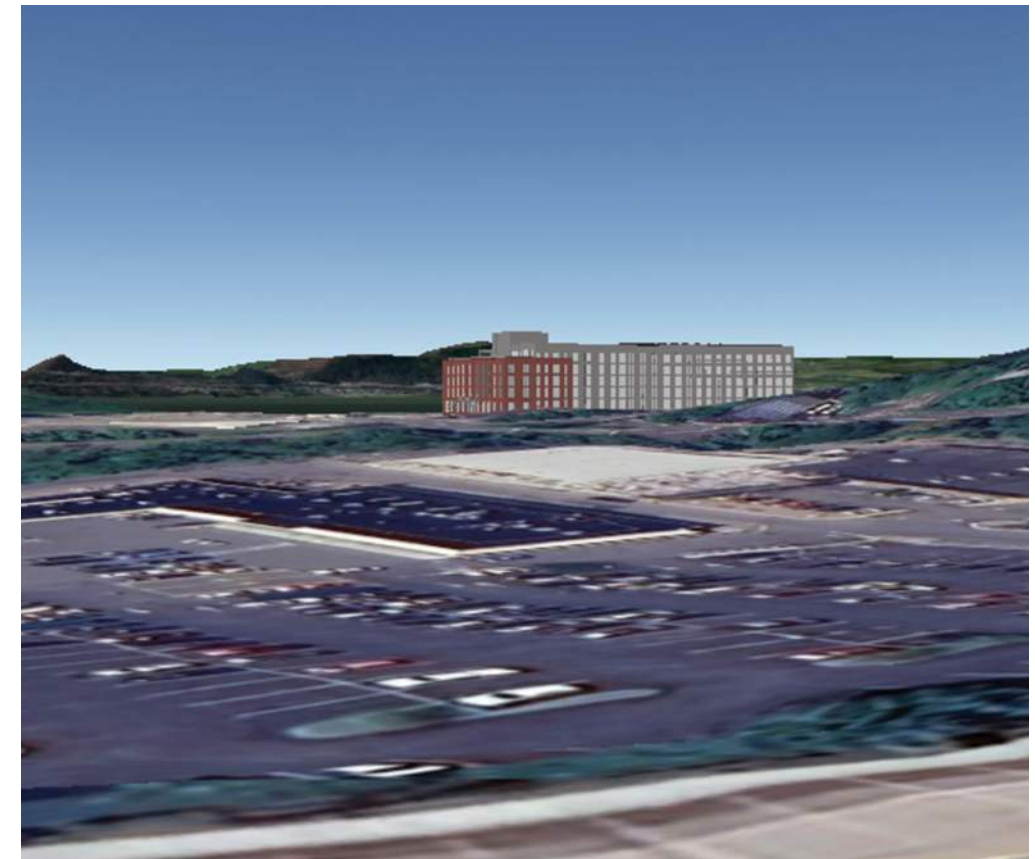

VIEW POINT 5 - EXISTING

VIEW POINT 5 - GOOGLE EARTH GEOLOCATION

VIEW POINT 5 - AKRF SIMULATION

VIEW POINT 5 - ARK SIMULATION

VIEW POINT 5 - LEAF OFF

DATE 09.06.24

No. **SK-010**

VIEW POINT 6 - EXISTING

VIEW POINT 6 - GOOGLE EARTH GEOLOCATION

VIEW POINT 6 PRESENTS THE WESTERLY VIEW TOWARDS PARCELS 48-50 FROM A HIGH POINT ALONG SOUTH RIVERSIDE AVENUE ADJACENT TO THE SHOPRITE PLAZA.

VIEW POINT 6 - AKRF SIMULATION

VIEW POINT 6 - ARK SIMULATION

VIEW POINT 6 - LEAF ON

VIEW POINT 6 - EXISTING

VIEW POINT 6 - GOOGLE EARTH GEOLOCATION

VIEW POINT 6 PRESENTS THE WESTERLY VIEW TOWARDS PARCELS 48-50 FROM A HIGH POINT ALONG SOUTH RIVERSIDE AVENUE ADJACENT TO THE SHOPRITE PLAZA.

VIEW POINT 6 - AKRF SIMULATION

VIEW POINT 6 - ARK SIMULATION

VIEW POINT 6 - LEAF OFF