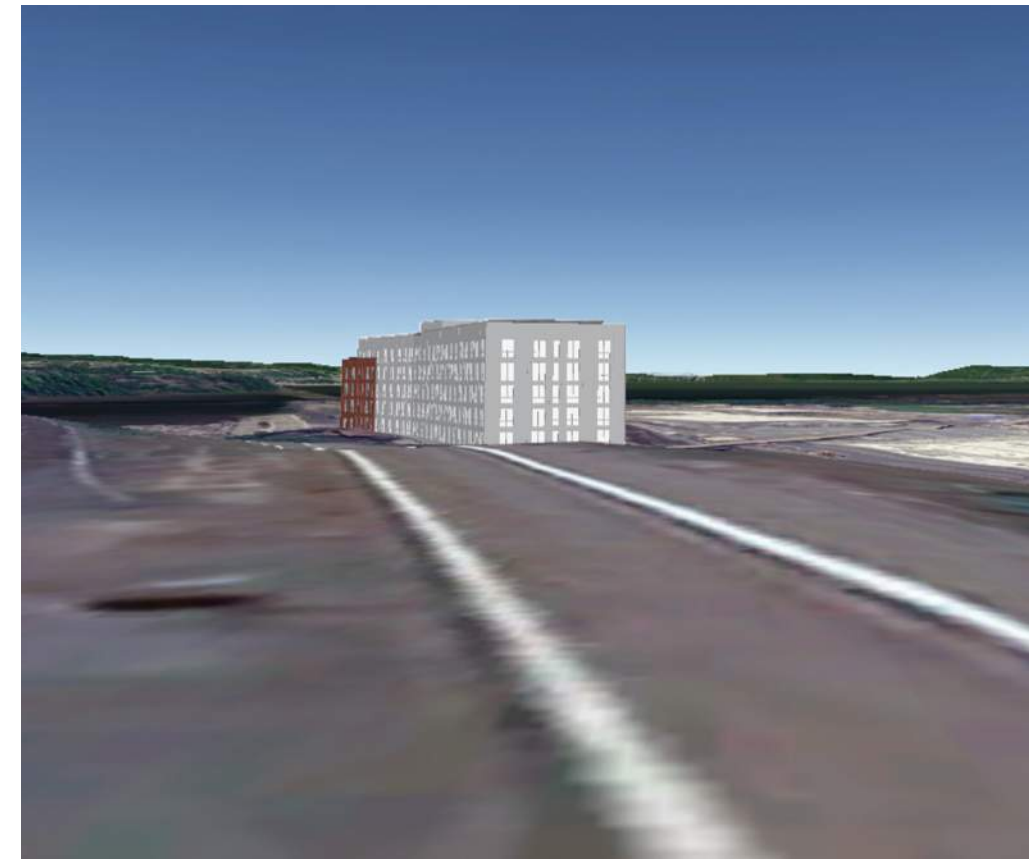

1 CROTON POINT

VISUAL ANALYSIS

VIEW POINT 1 PRESENTS THE SOUTH-FACING VIEW TOWARDS PARCELS 48-50 FROM THE OFF-RAMP AT THE EXIT FOR CROTON POINT AVENUE FROM SOUTHBOUND ROUTE 9.

VIEW POINT 1 - EXISTING

VIEW POINT 1 - GOOGLE EARTH GEOLOCATION

VIEW POINT 1 - AKRF SIMULATION

VIEW POINT 1 - ARK SIMULATION

VIEW POINT 1 - LEAF ON

VIEW POINT 1 PRESENTS THE SOUTH-FACING VIEW TOWARDS PARCELS 48-50 FROM THE OFF-RAMP AT THE EXIT FOR CROTON POINT AVENUE FROM SOUTHBOUND ROUTE 9.

VIEW POINT 1 - EXISTING

VIEW POINT 1 - GOOGLE EARTH GEOLOCATION

VIEW POINT 1 - AKRF SIMULATION

VIEW POINT 1 - ARK SIMULATION

VIEW POINT 1 - LEAF OFF

VIEW POINT 2 PRESENTS THE NORTHWESTERLY VIEW TOWARDS PARCELS 48-50 FROM VETERANS PLAZA, A STREET THAT EXTENDS SOUTH FROM CROTON POINT AVENUE AND IS SURROUNDED ON BOTH SIDES BY THE VILLAGE OWNED MNR "SOUTH LOT".

VIEW POINT 2 - EXISTING

VIEW POINT 2 - GOOGLE EARTH GEOLOCATION

VIEW POINT 2 - AKRF SIMULATION

VIEW POINT 2 - ARK SIMULATION

VIEW POINT 2 - LEAF ON

DATE 09.06.24

No. **SK-004**

VIEW POINT 2 PRESENTS THE NORTHWESTERLY VIEW TOWARDS PARCELS 48-50 FROM VETERANS PLAZA, A STREET THAT EXTENDS SOUTH FROM CROTON POINT AVENUE AND IS SURROUNDED ON BOTH SIDES BY THE VILLAGE OWNED MNR "SOUTH LOT".