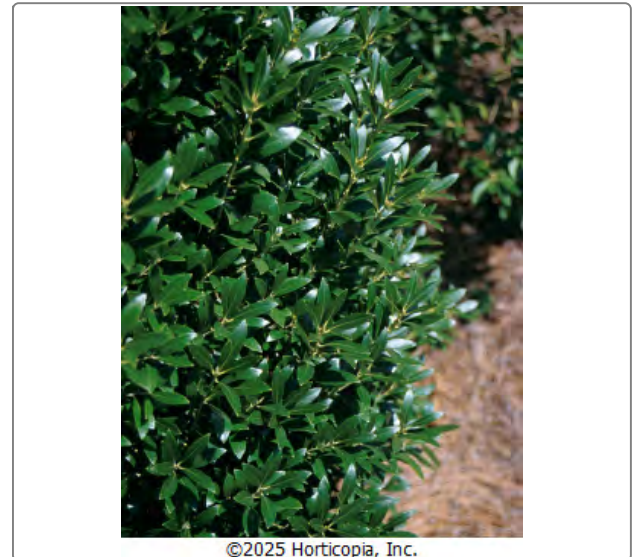

RIVERSIDE PLANT PHOTOS

NORTH AMERICAN SEA OATS
Chasmanthium latifolium

ZAGREB COREOPSIS
Coreopsis verticillata 'Zagreb'

KIMS KNEE HIGH CONEFLOWER
Echinacea purpurea 'Kims Knee High'

PERENNIAL SUNFLOWER
Helianthus decapetalus 'Plenus'

ENDLESS SUMMER HYDRANGEA
Hydrangea macrophylla "ENDLESS SUMMER"

©2025 Hortycopia, Inc.

SHAMROCK INKBERRY HOLLY
Ilex glabra 'Shamrock'

RED SPRITE HOLLY
Ilex verticillata 'Red Sprite'

LITTLE HENRY VIRGINIA WILLOW
Itea virginica 'Sprich'