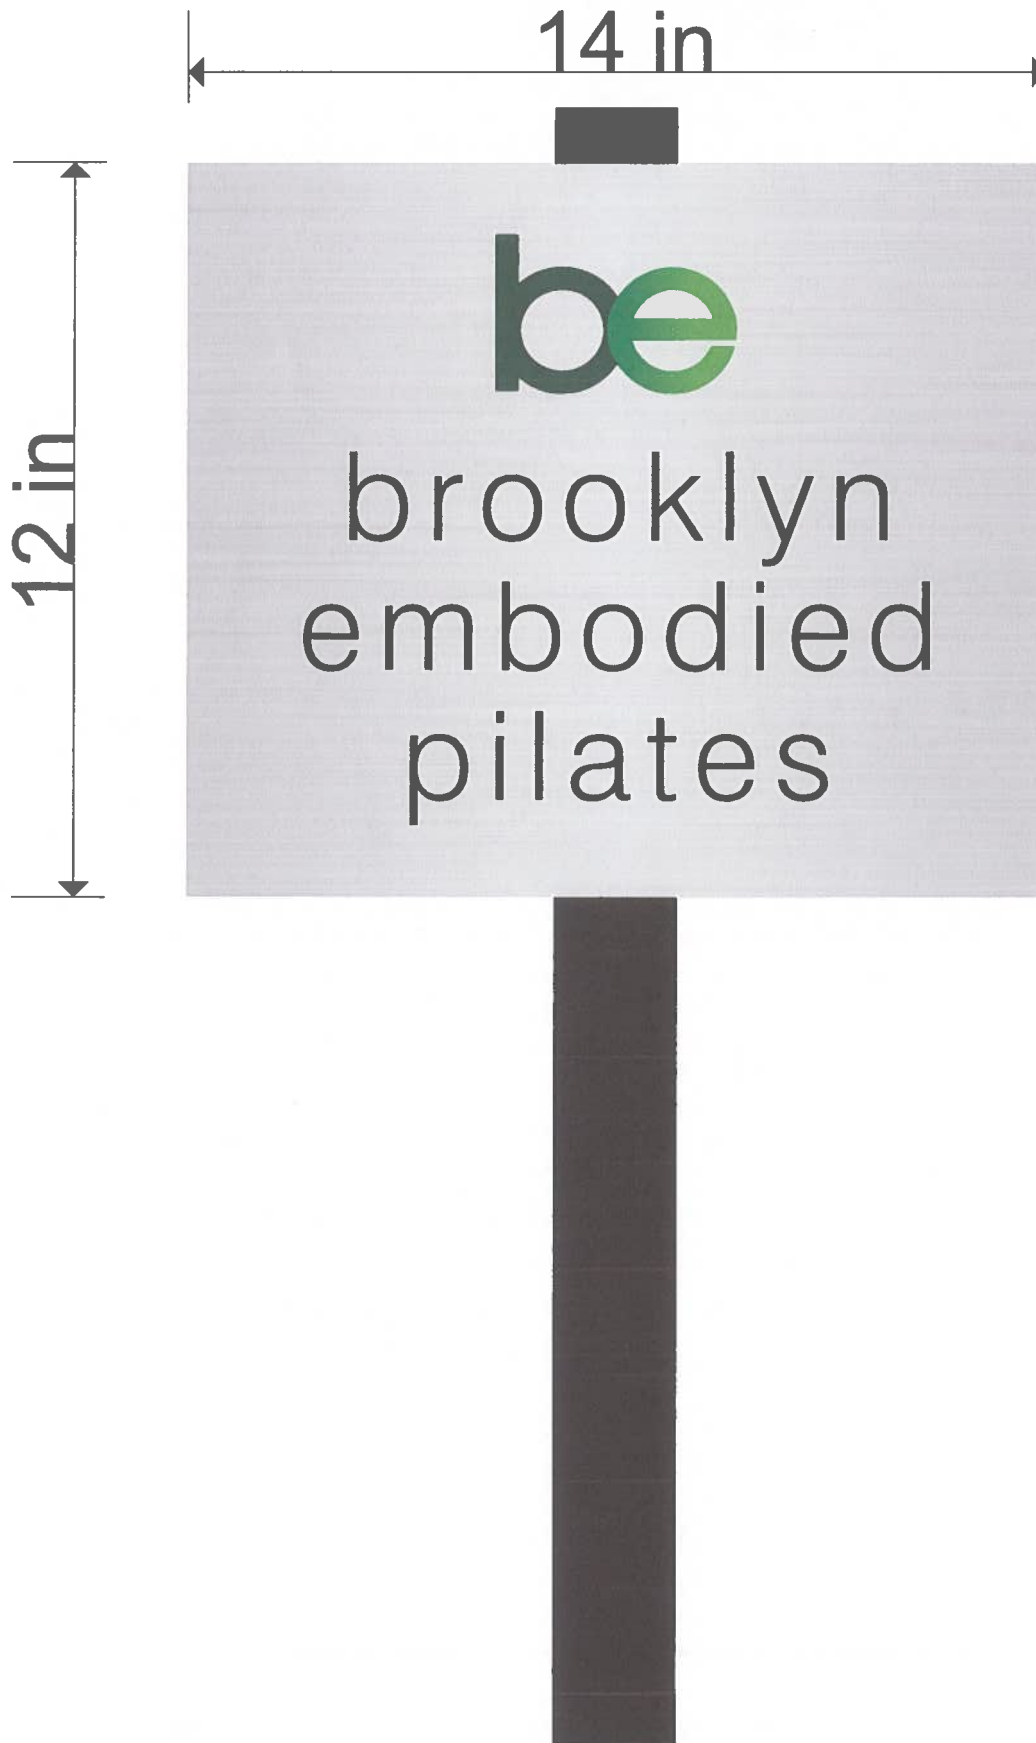

*Directional sign  
3mm brushed silver durabond aluminum*

3mm brushed silver durabond aluminum  
hanging bracket

20 in

letter height:

brooklyn  
embodied  
pilates

16 in

brooklyn  
embodied  
pilates

prenatal  
postnatal  
bone health  
doula services  
diastasis repair