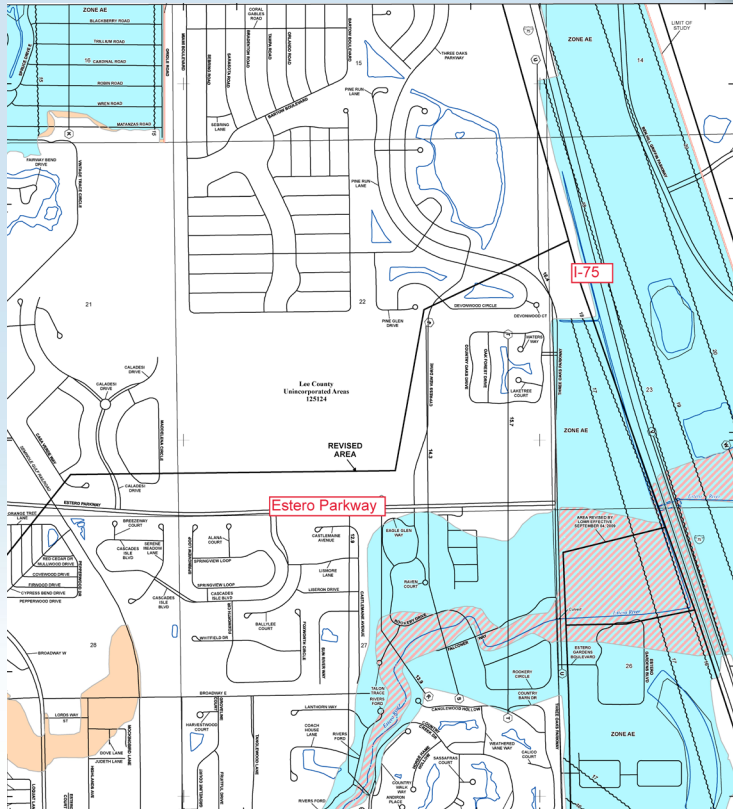

FEMA MAP Update

Estero River

David Willems, P.E.

Summary

- Estero River Main and North Branch Revised
- Letter of Map Revision (LOMR)
- Effective Oct 20, 2021
- Generally lowered elevations

2018

2021

2018