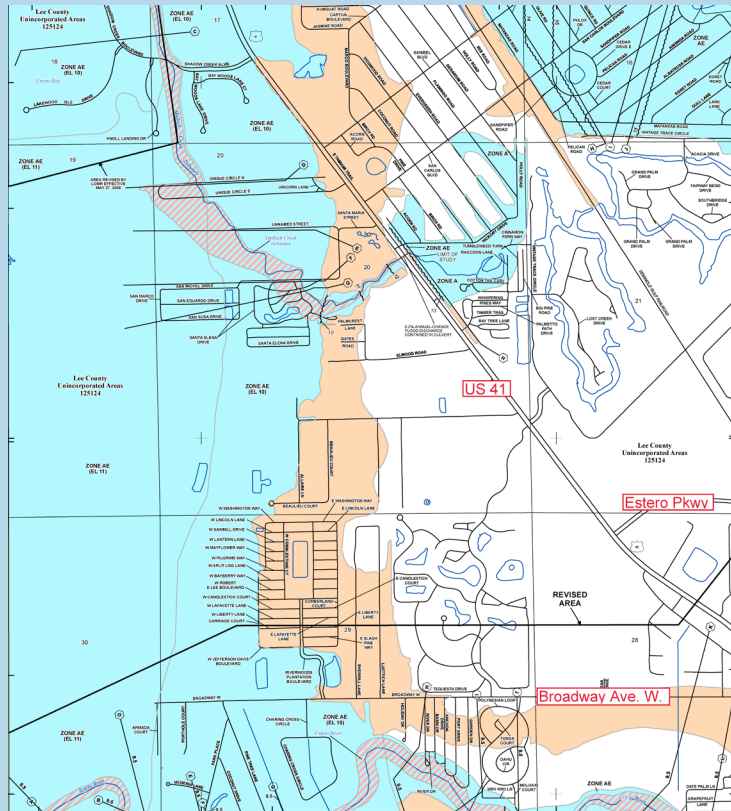

FEMA MAP Update

Estero River

David Willems, P.E.

Summary

- Estero River Main and North Branch Revised
- Letter of Map Revision (LOMR)
- Effective Oct 20, 2021
- Generally lowered elevations

2018

2021

2018

2021

2018

2021

2018

2021

QUESTIONS?