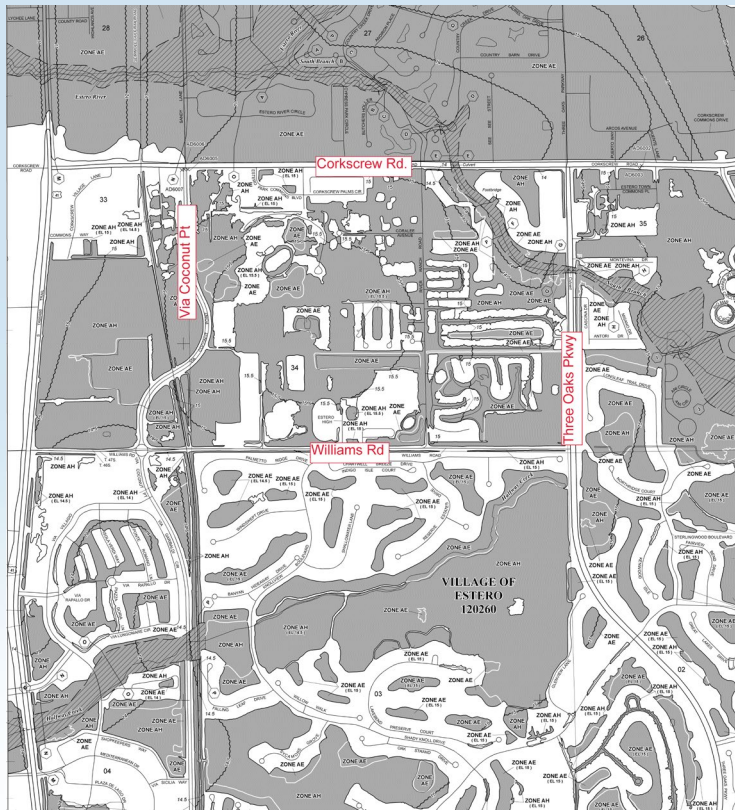

FEMA MAP Update

Estero River

David Willems, P.E.

Summary

- Estero River Main and North Branch Revised
- Letter of Map Revision (LOMR)
- Effective Oct 20, 2021
- Generally lowered elevations

2018

2021

2018

2021

2018

2021

2018

2021

QUESTIONS?