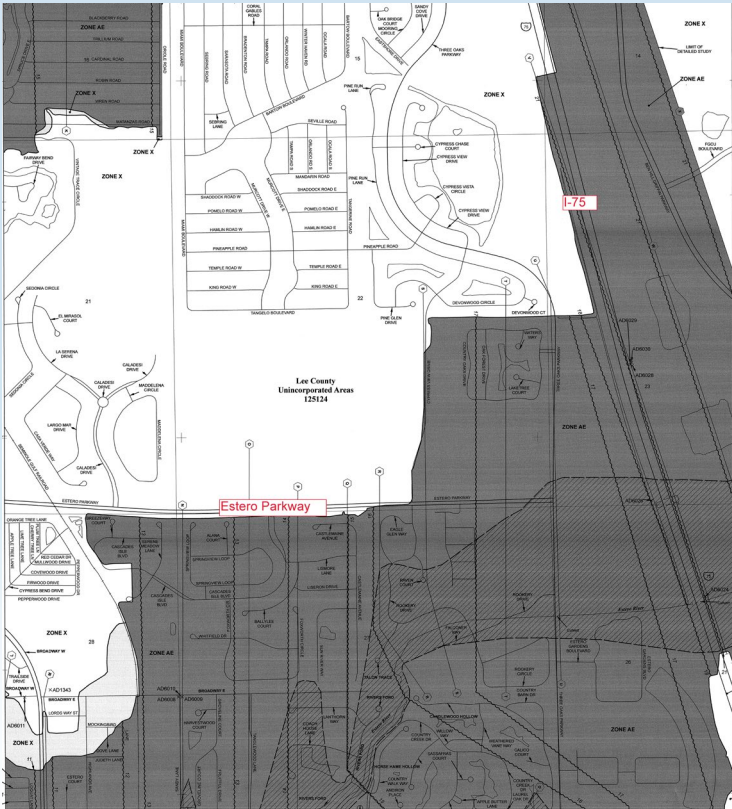

FEMA MAP Update

Estero River

David Willems, P.E.

Summary

- Estero River Main and North Branch Revised
- Letter of Map Revision (LOMR)
- Effective Oct 20, 2021
- Generally lowered elevations

2018

2021

2018

2021

2018

2021

2018

2021

QUESTIONS?