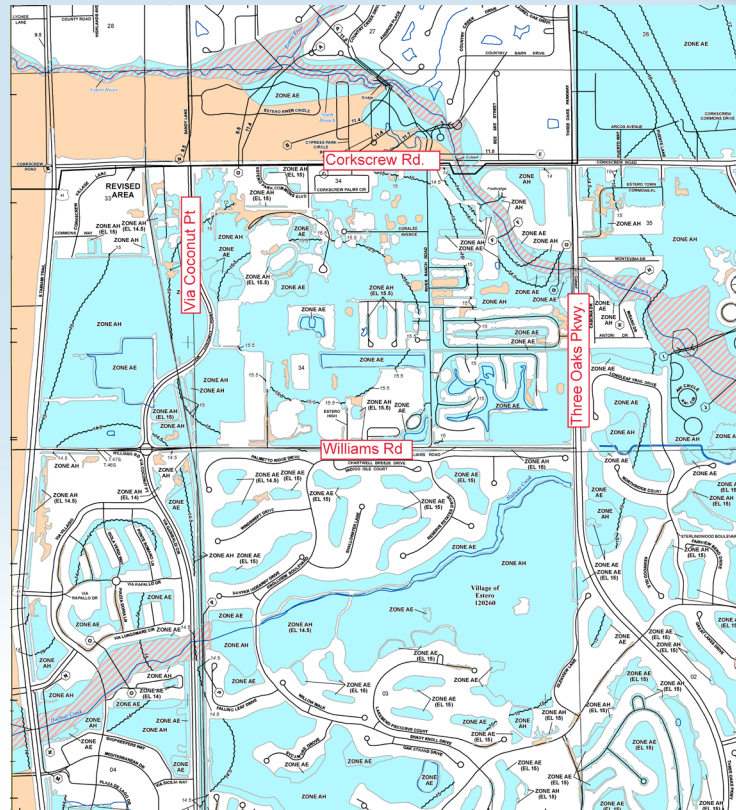

FEMA MAP Update

Estero River

David Willems, P.E.

Summary

- Estero River Main and North Branch Revised
- Letter of Map Revision (LOMR)
- Effective Oct 20, 2021
- Generally lowered elevations

2018

2021

2018

2021

2018

2021

2018

2021

QUESTIONS?