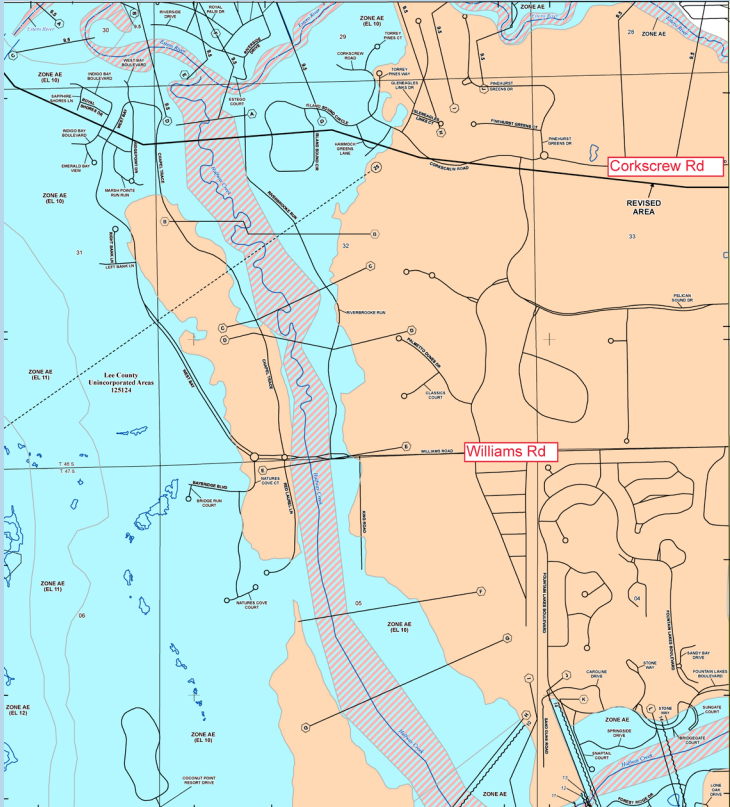

FEMA MAP Update

Estero River

David Willems, P.E.

Summary

- Estero River Main and North Branch Revised
- Letter of Map Revision (LOMR)
- Effective Oct 20, 2021
- Generally lowered elevations

2018

2021

2018

2021

2018

2021

2018

2021

QUESTIONS?