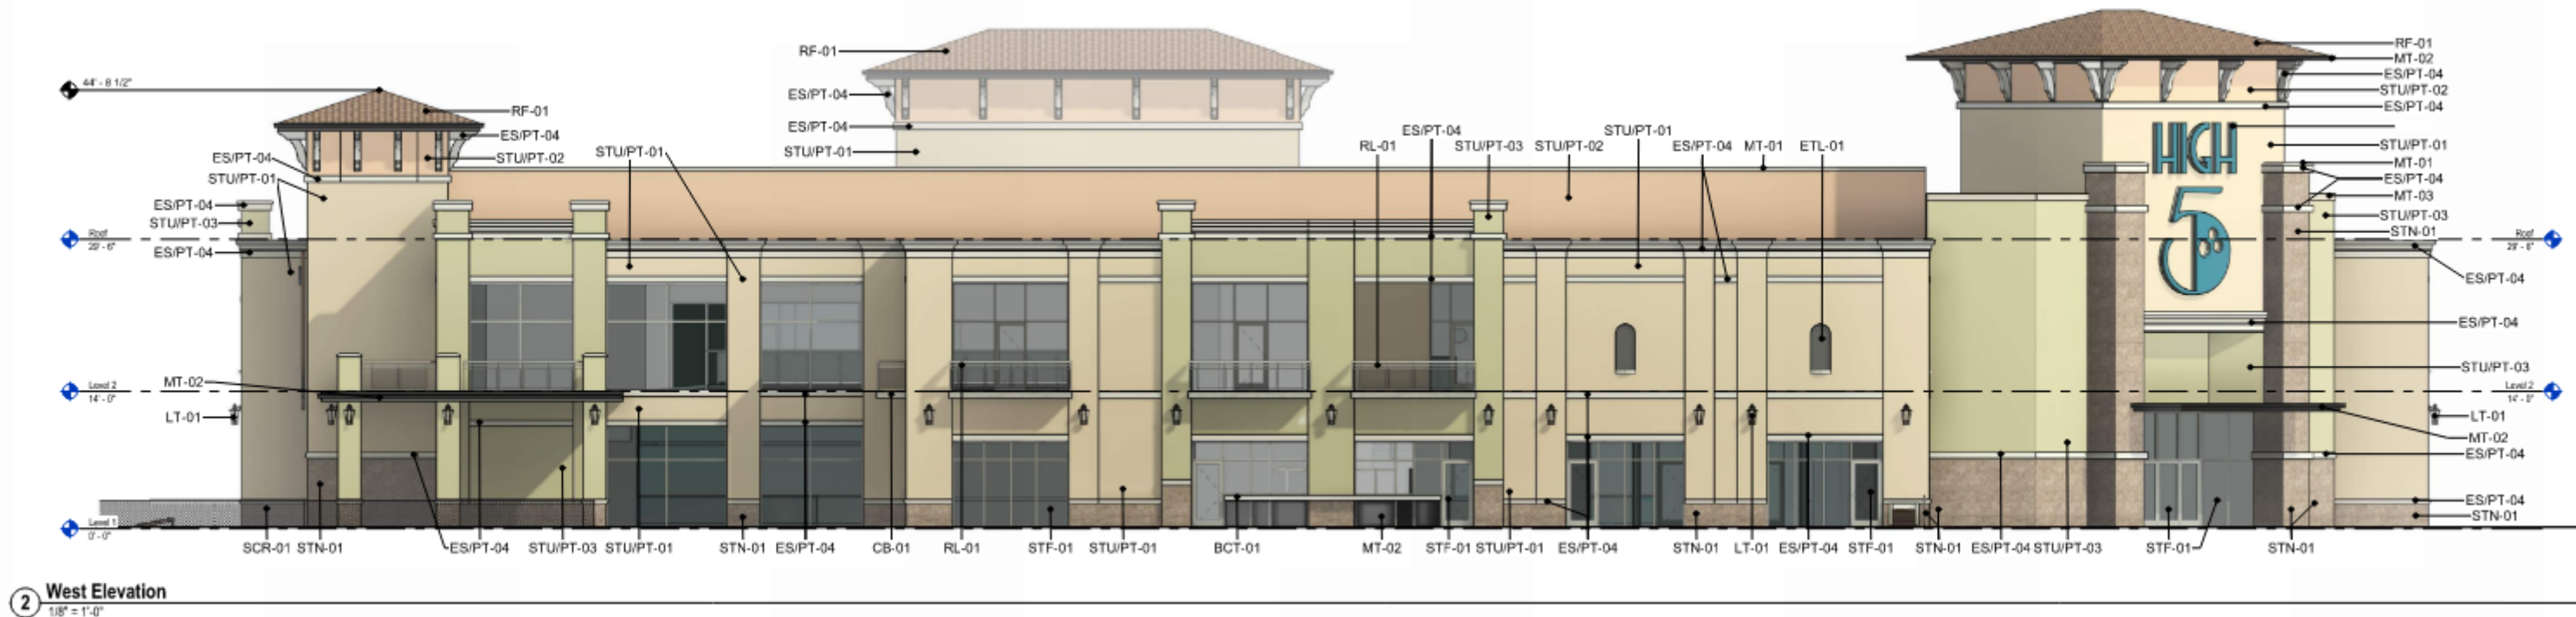

High 5 – Estero, FL

September 10, 2024

Site Plan

September 10, 2024

Ground Level

September 10, 2024

Upper Level
September 10, 2024

1 South Elevation
1/8" = 1'-0"

2 West Elevation
1/8" = 1'-0"

Exterior Elevations

September 10, 2024

1 North Elevation
1/8" = 1'-0"

2 East Elevation
1/8" = 1'-0"

Exterior Elevations

September 10, 2024

Perspectives

SITE PLAN