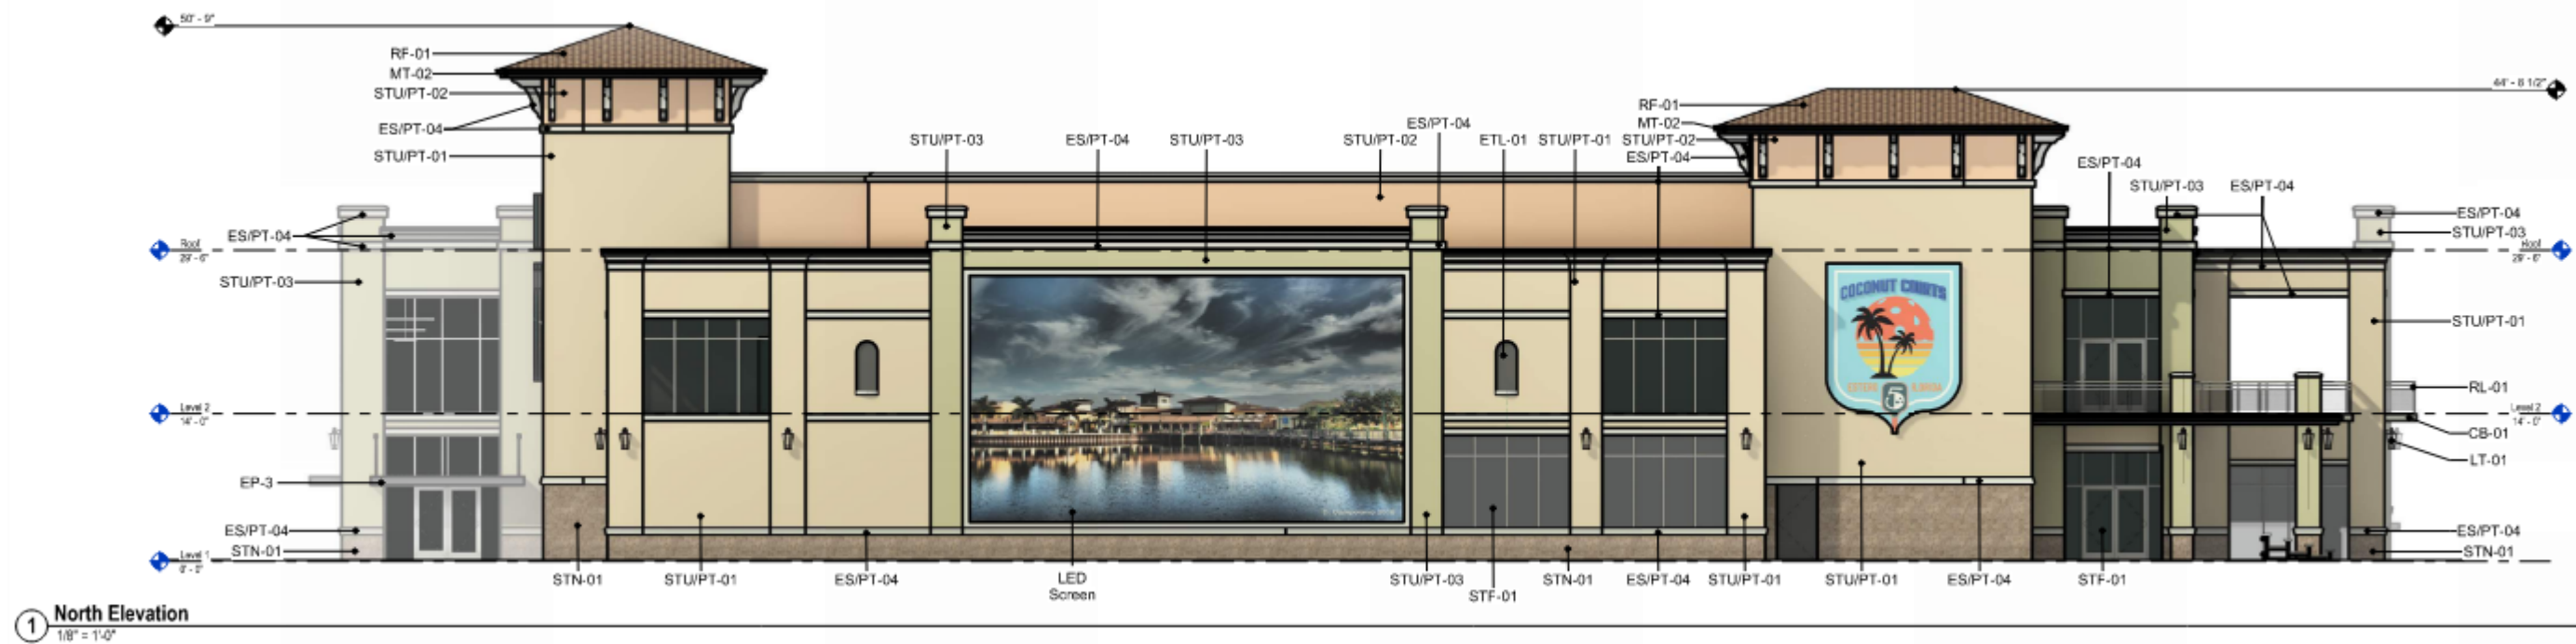

High 5 – Estero, FL

September 10, 2024

Site Plan

September 10, 2024

Ground Level

September 10, 2024

Upper Level
September 10, 2024

1 South Elevation
1/8" = 1'-0"

2 West Elevation
1/8" = 1'-0"

Exterior Elevations

September 10, 2024

1 North Elevation
1/8" = 1'-0"

2 East Elevation
1/8" = 1'-0"

Exterior Elevations

September 10, 2024

Perspectives

SITE PLAN