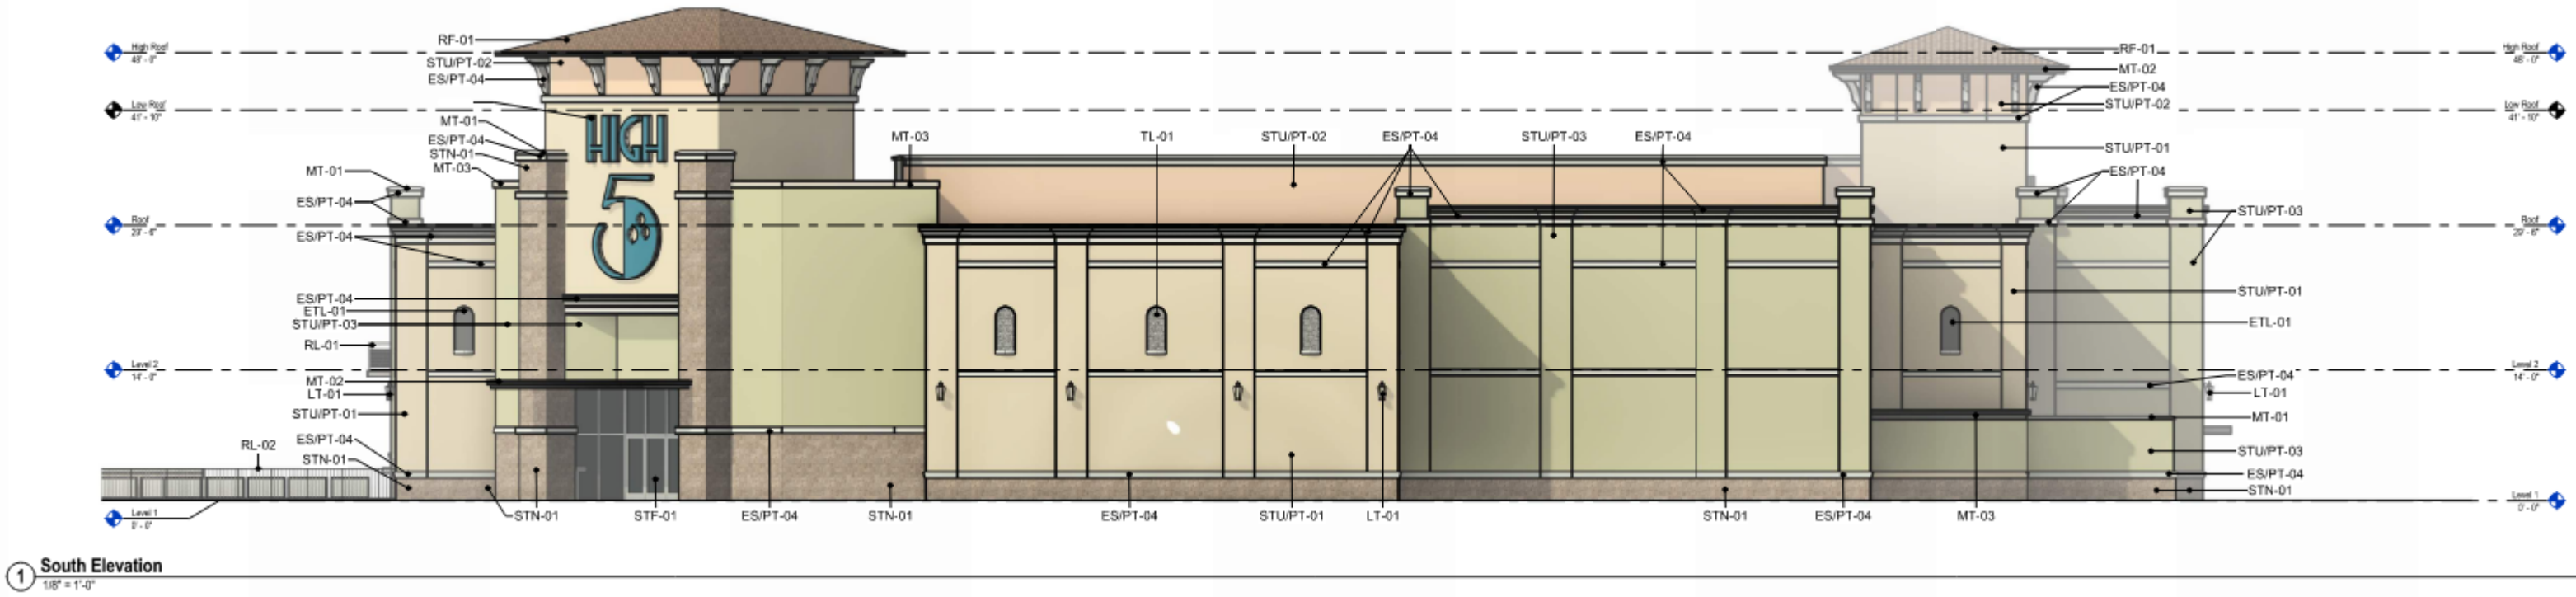

High 5 – Estero, FL

September 10, 2024

Site Plan

September 10, 2024

Ground Level

September 10, 2024

Upper Level
September 10, 2024

1 South Elevation
1/8" = 1'-0"

2 West Elevation
1/8" = 1'-0"

Exterior Elevations

September 10, 2024

1 North Elevation
1/8" = 1'-0"

2 East Elevation
1/8" = 1'-0"

Exterior Elevations

September 10, 2024

Perspectives

SITE PLAN