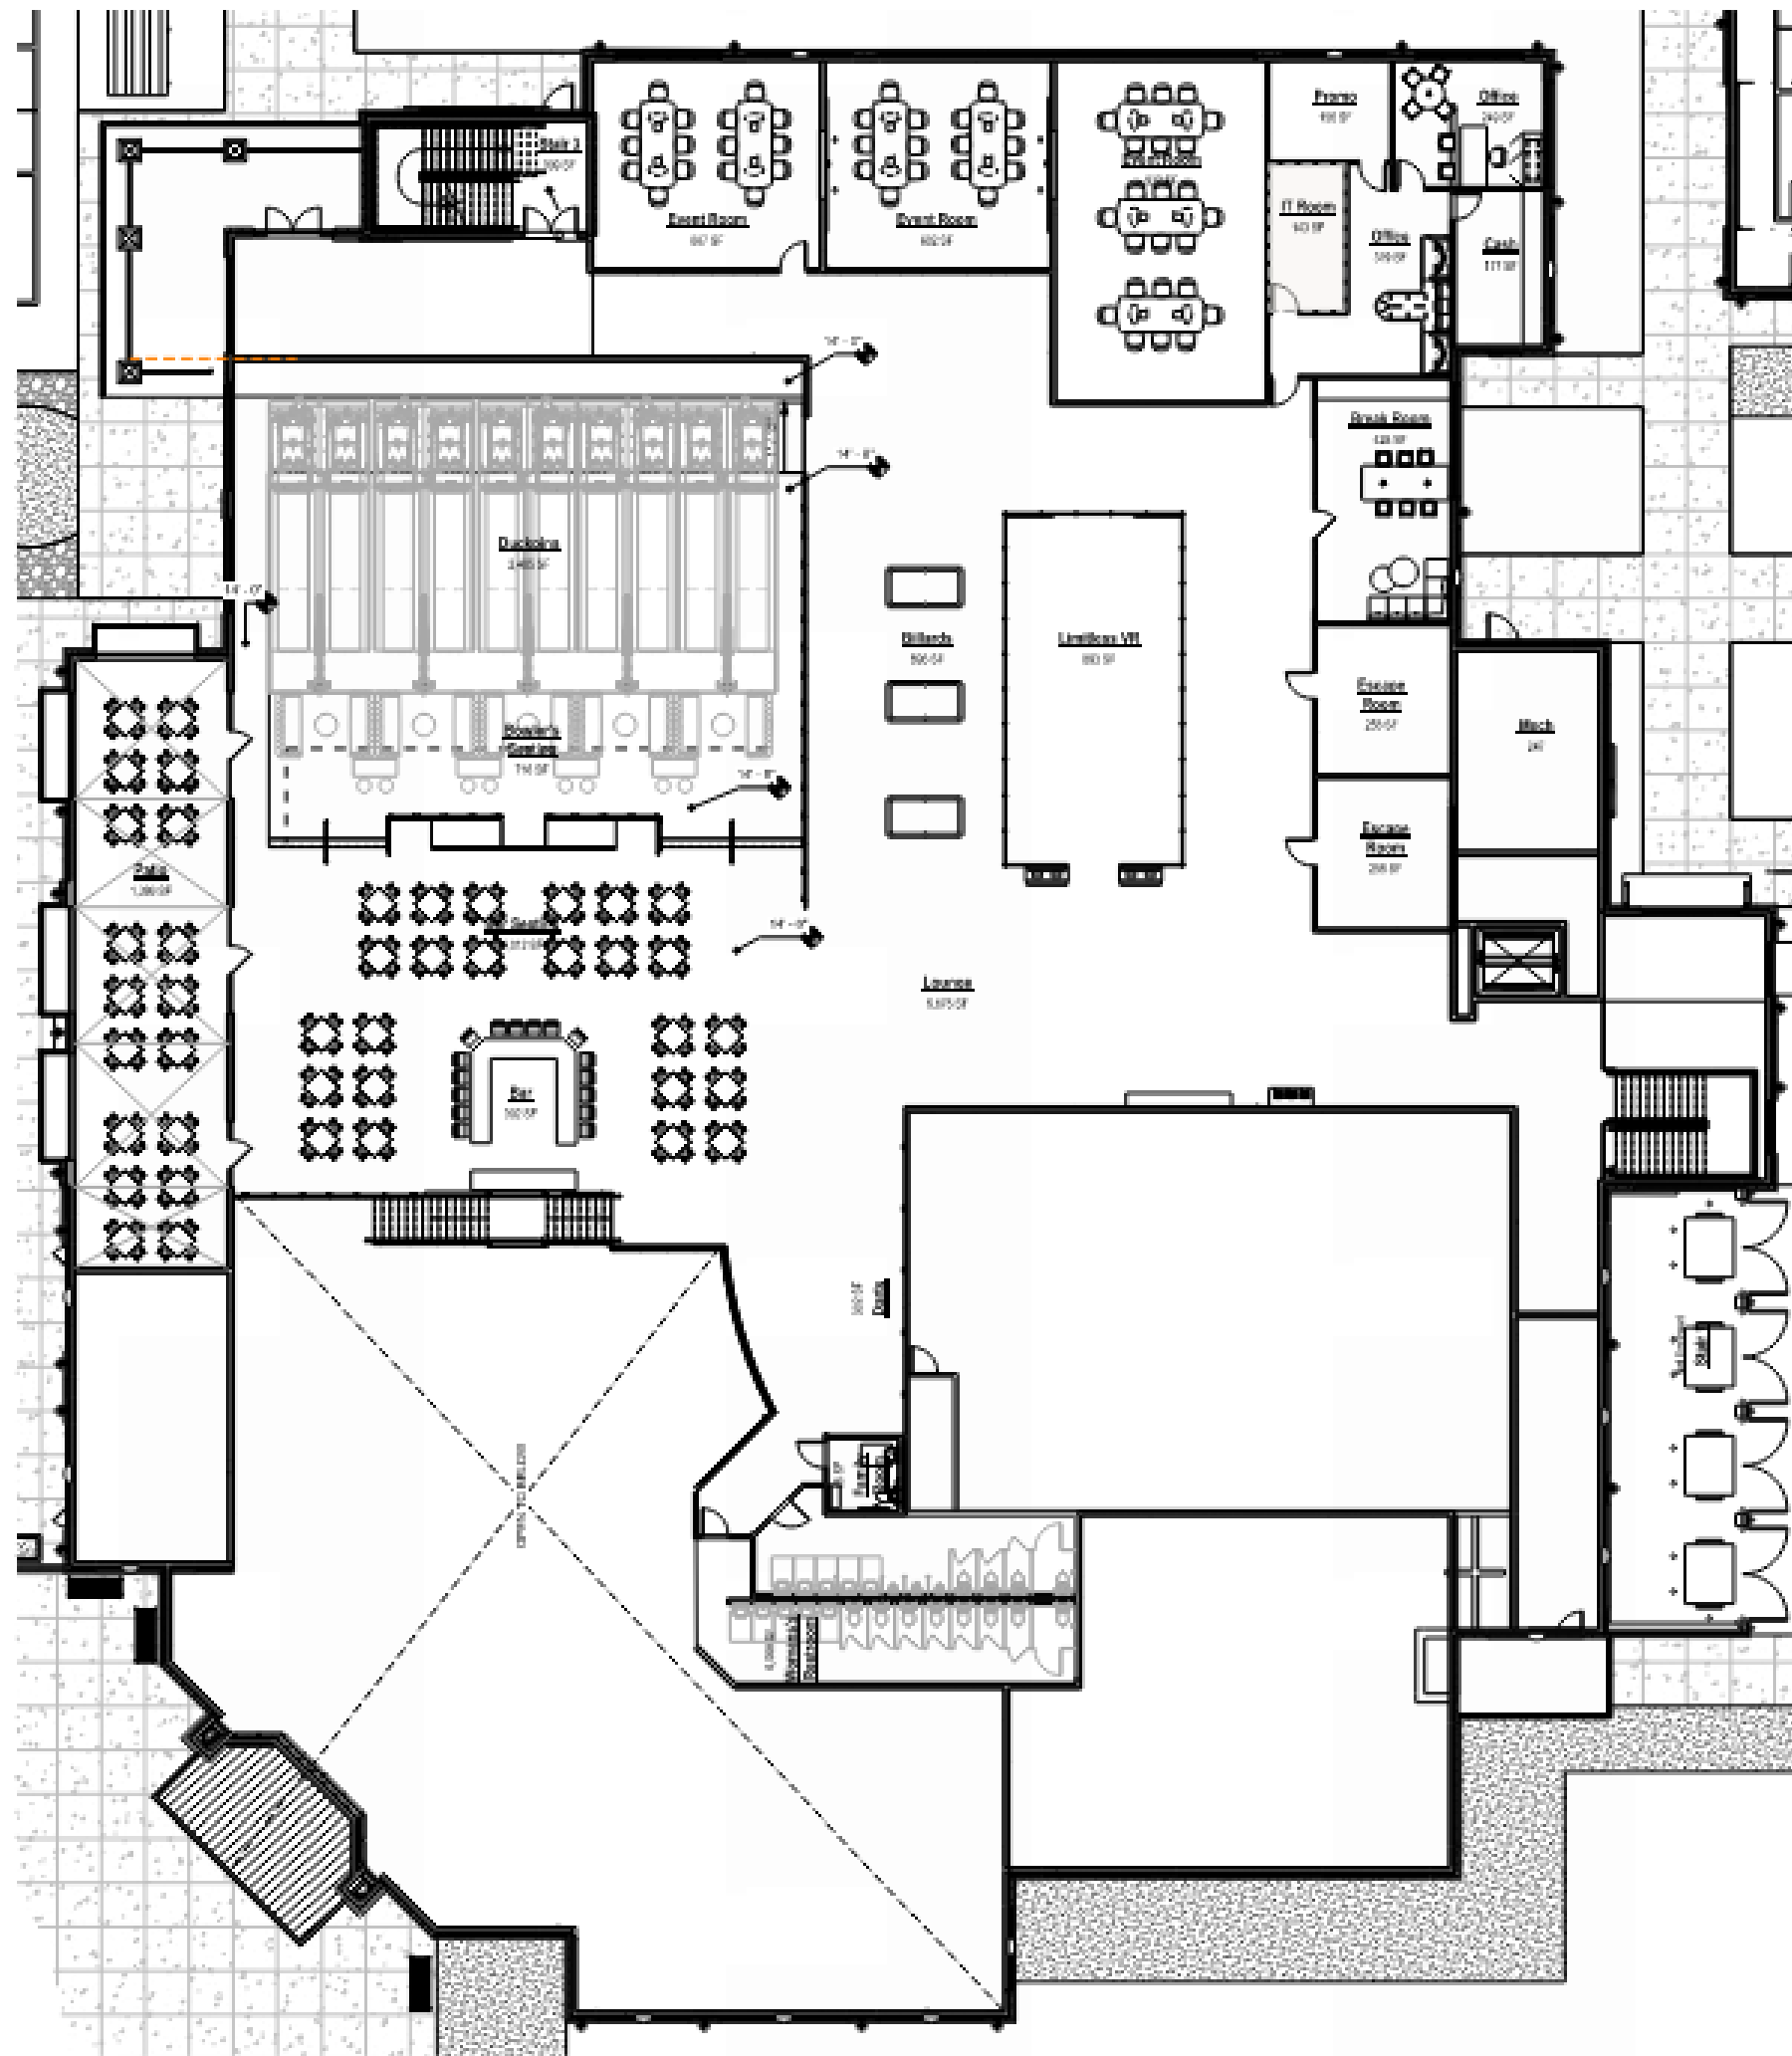

High 5 – Estero, FL

September 10, 2024

Site Plan

September 10, 2024

Ground Level

September 10, 2024

Upper Level
September 10, 2024

1 South Elevation
1/8" = 1'-0"

2 West Elevation
1/8" = 1'-0"

Exterior Elevations

September 10, 2024

1 North Elevation
1/8" = 1'-0"

2 East Elevation
1/8" = 1'-0"

Exterior Elevations

September 10, 2024

Perspectives

SITE PLAN