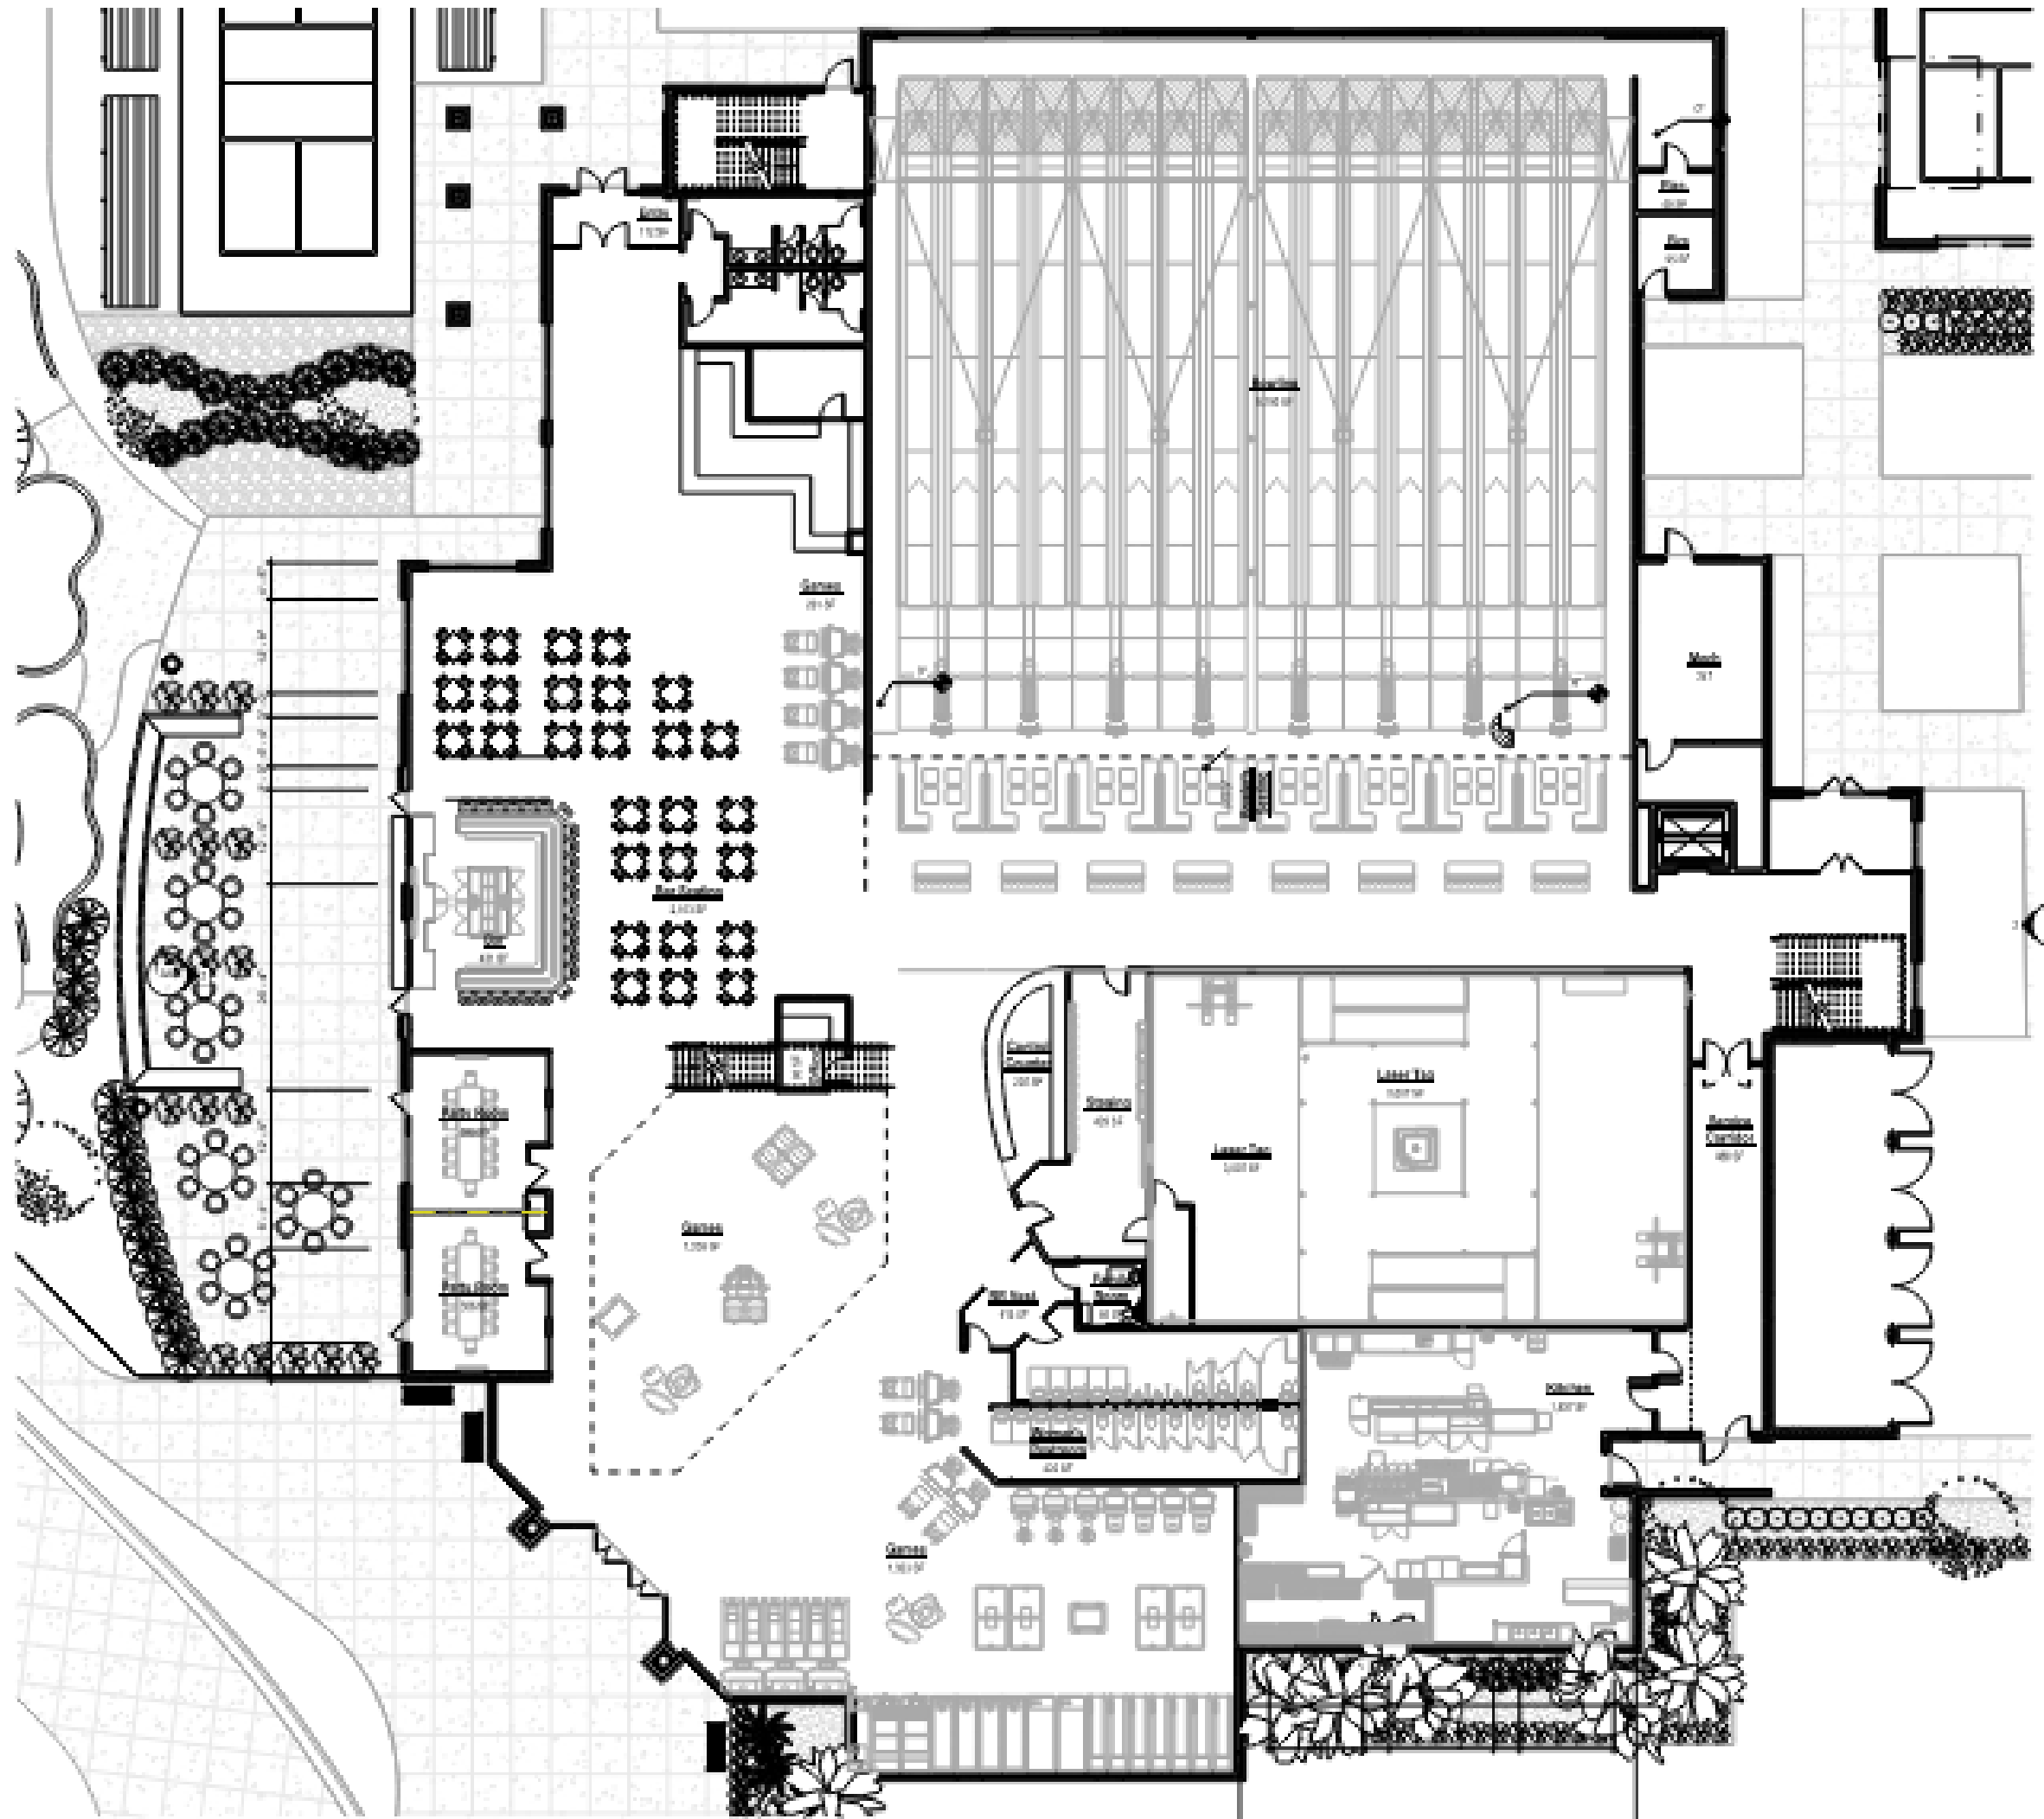

High 5 – Estero, FL

September 10, 2024

Site Plan

September 10, 2024

Ground Level

September 10, 2024

Upper Level
September 10, 2024

1 South Elevation
1/8" = 1'-0"

2 West Elevation
1/8" = 1'-0"

Exterior Elevations

September 10, 2024

1 North Elevation
1/8" = 1'-0"

2 East Elevation
1/8" = 1'-0"

Exterior Elevations

September 10, 2024

Perspectives

SITE PLAN