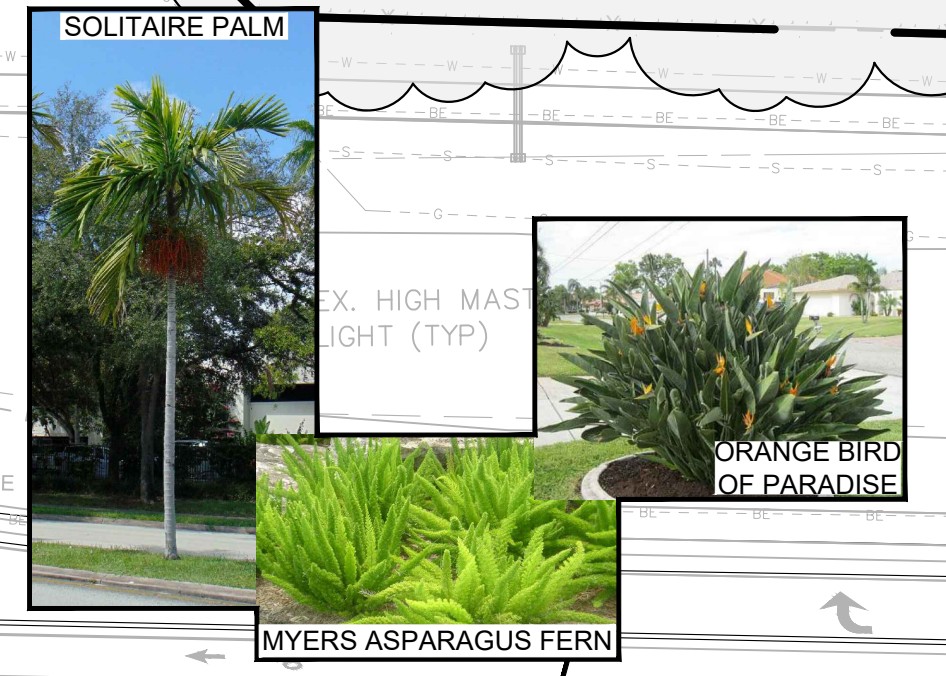

NO.	REVISIONS	DESCRIPTION	DATE

DATE: NOVEMBER, 2024
PROJECT NO. 20225140-008
FILE NO. ###-##-##
SCALE: AS SHOWN

PLANT SCHEDULE MEDIAN		
SYMBOL	CODE	COMMON NAME
TREES		
	LsM	Muskogee Crape Myrtle Multi-Trunk
PALM TREES		
	Re	Florida Royal Palm
	Tr	Florida Thatch Palm
	Pm	Macarthur Palm
	Pes	Solitaire Palm
SHRUBS		
	Sr	Orange Bird Of Paradise
	Caq	'Queen Emma' Crinum (Purple)
SHRUB AREAS		
	Hc	Dwarf Firebush
	Ch	Horizontal Coco Plum
GROUND COVERS		
	Bhj	Compact Bougainvillea
	Zp	Coontie
	Td2	Fakahatchee Grass
	Ad2	Myers Asparagus Fern
	Ag	Perennial Peanut

LANDSCAPE PLANS

SHEET NUMBER

L08

PLANT SCHEDULE MEDIAN		
SYMBOL	CODE	COMMON NAME
TREES		
	LsM	Muskogee Crape Myrtle Multi-Trunk
PALM TREES		
	Re	Florida Royal Palm
	Tr	Florida Thatch Palm
	Pm	Macarthur Palm
	Pes	Solitaire Palm
SHRUBS		
	Sr	Orange Bird Of Paradise
	Caq	'Queen Emma' Crinum (Purple)
SHRUB AREAS		
	Hc	Dwarf Firebush
	Ch	Horizontal Coco Plum
GROUND COVERS		
	Bhj	Compact Bougainvillea
	Zp	Coontie
	Td2	Fakahatchee Grass
	Ad2	Myers Asparagus Fern
	Ag	Perennial Peanut

NO.	DATE	DESCRIPTION

DATE: NOVEMBER, 2024
 PROJECT NO. 20225140-008
 FILE NO. ###-##-##
 SCALE: AS SHOWN

LANDSCAPE PLANS

SHEET NUMBER

L12

PLANT SCHEDULE MEDIAN		
SYMBOL	CODE	COMMON NAME
TREES		
	LsM	Muskogee Crape Myrtle Multi-Trunk
PALM TREES		
	Re	Florida Royal Palm
	Tr	Florida Thatch Palm
	Pm	Macarthur Palm
	Pes	Solitaire Palm
SHRUBS		
	Sr	Orange Bird Of Paradise
	Caq	'Queen Emma' Crinum (Purple)
SHRUB AREAS		
	Hc	Dwarf Firebush
	Ch	Horizontal Coco Plum
GROUND COVERS		
	Bhj	Compact Bougainvillea
	Zp	Coontie
	Td2	Fakahatchee Grass
	Ad2	Myers Asparagus Fern
	Ag	Perennial Peanut