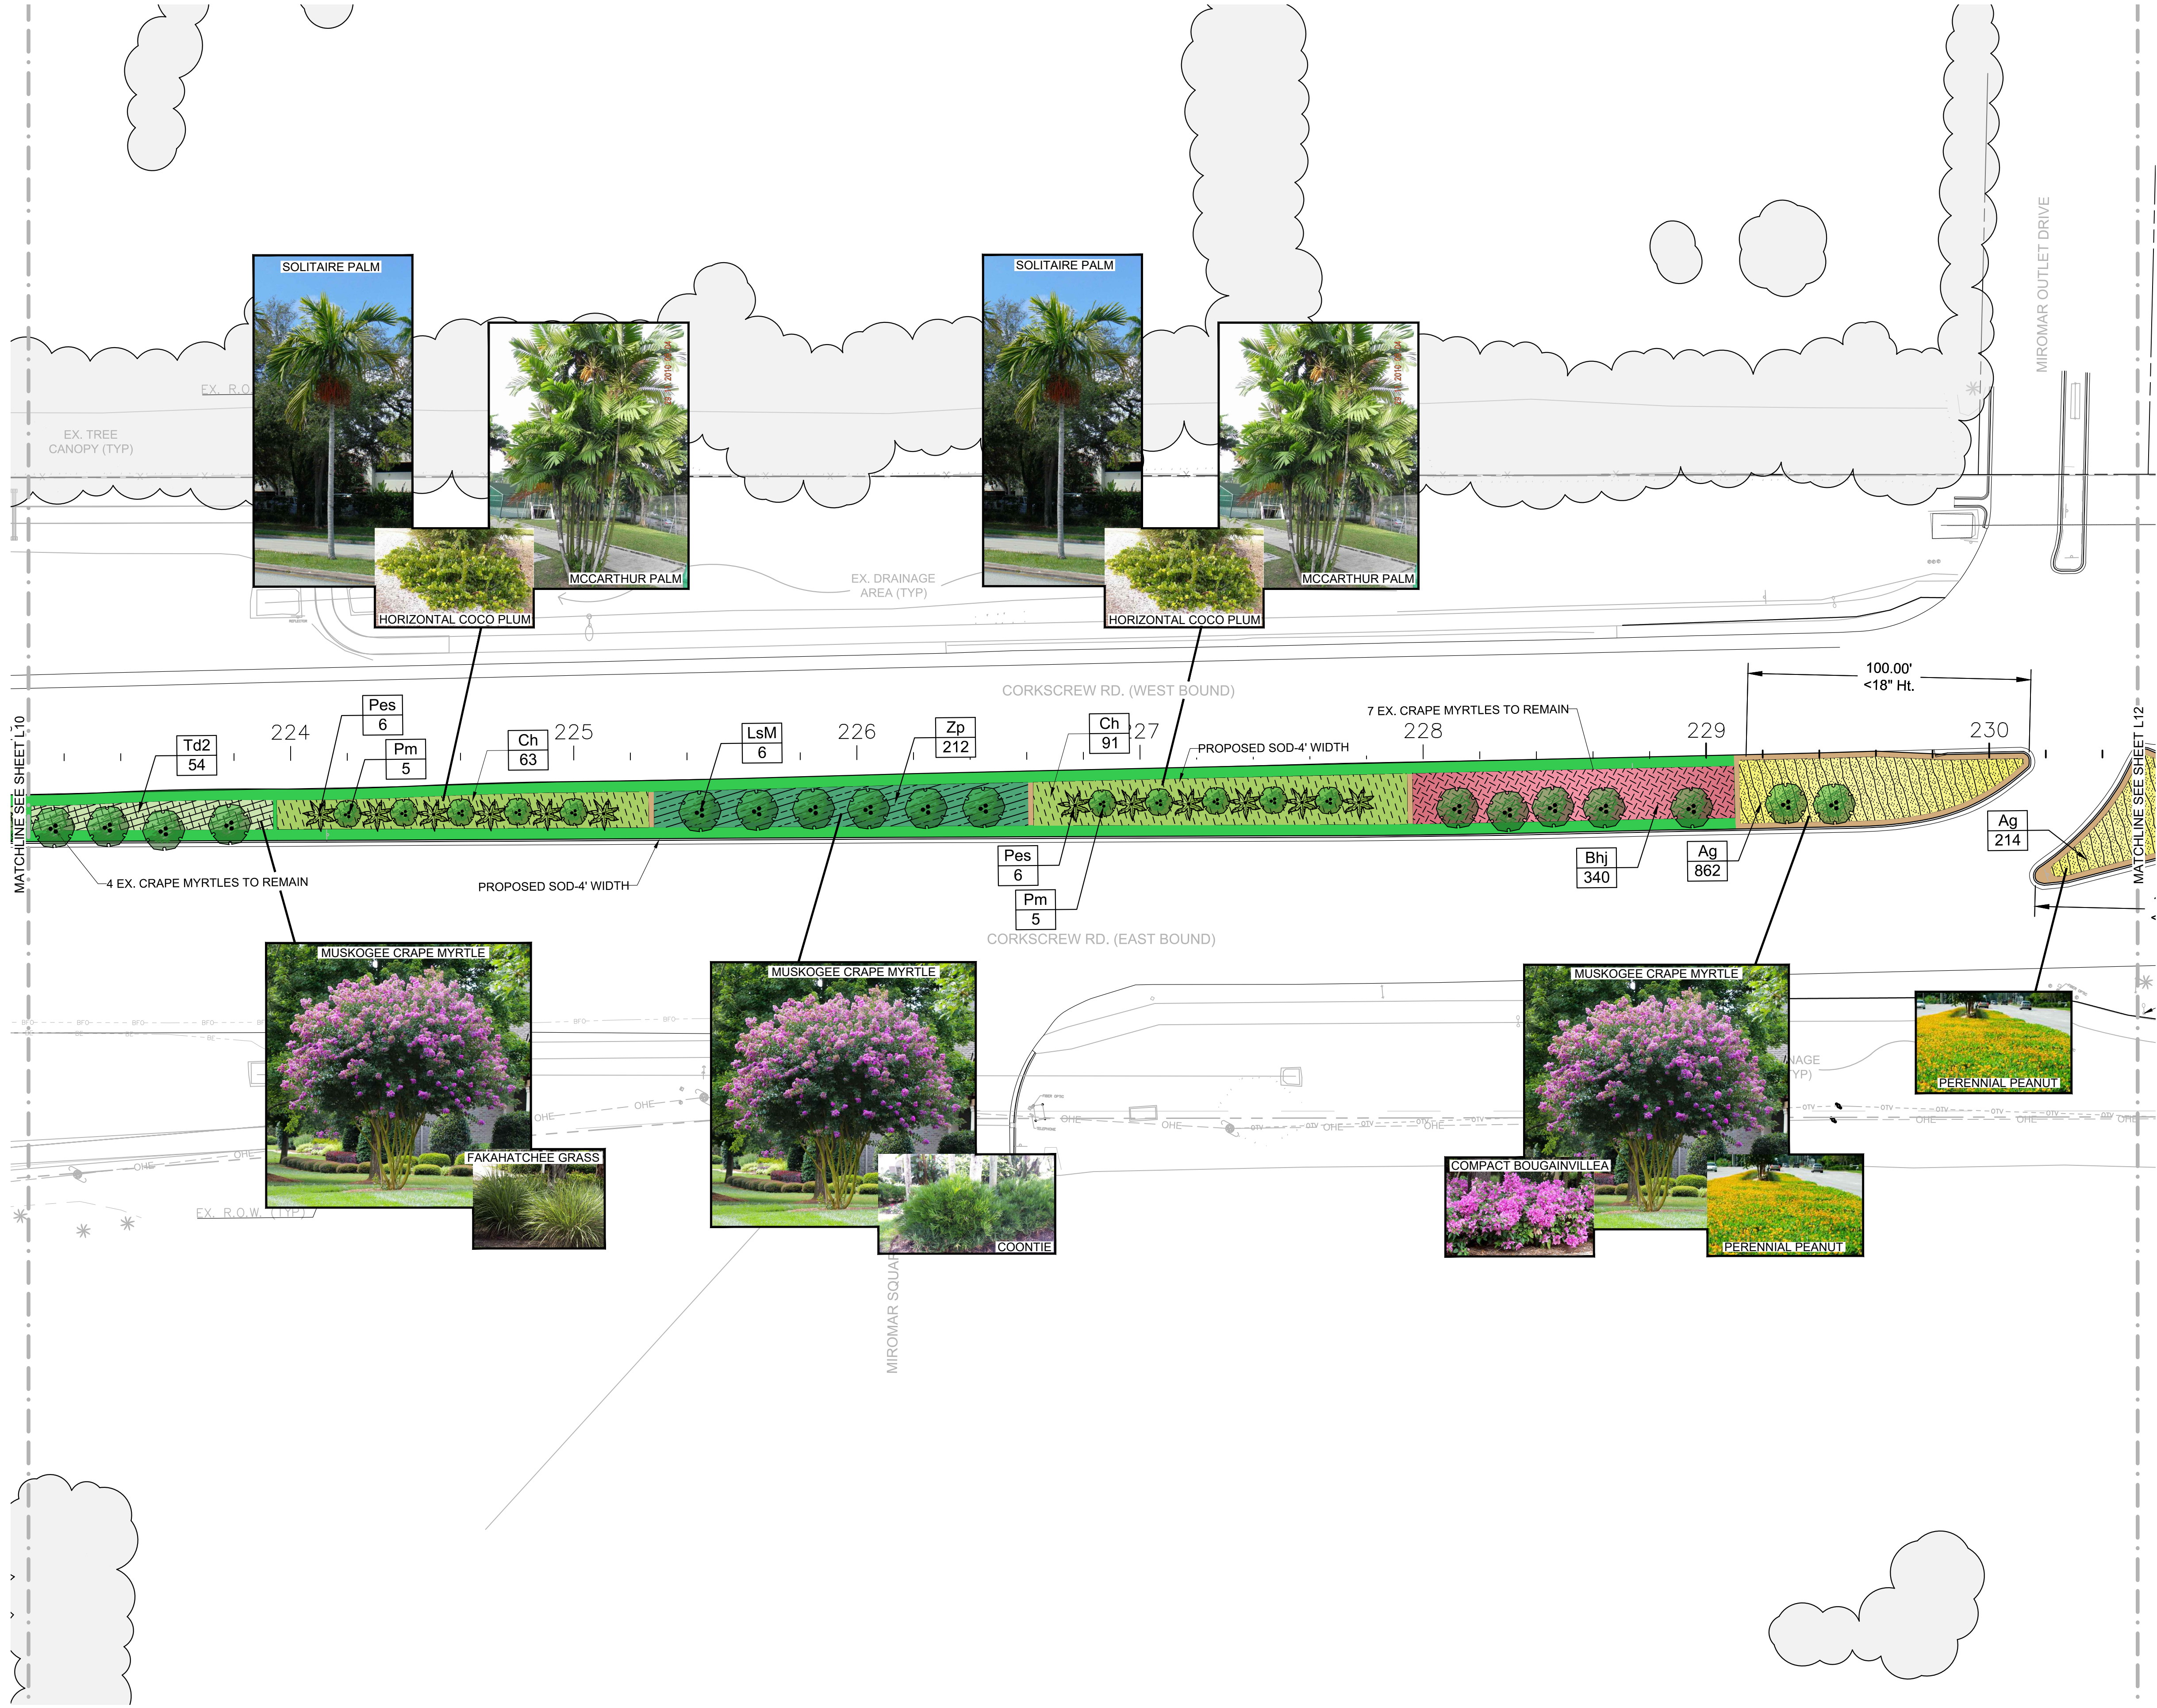

LANDSCAPE PLANS

SHEET NUMBER

L10

PLANT SCHEDULE MEDIAN		
SYMBOL	CODE	COMMON NAME
TREES		
	LsM	Muskogee Crape Myrtle Multi-Trunk
PALM TREES		
	Re	Florida Royal Palm
	Tr	Florida Thatch Palm
	Pm	Macarthur Palm
	Pes	Solitaire Palm
SHRUBS		
	Sr	Orange Bird Of Paradise
	Caq	'Queen Emma' Crinum (Purple)
SHRUB AREAS		
	Hc	Dwarf Firebush
	Ch	Horizontal Coco Plum
GROUND COVERS		
	Bhj	Compact Bougainvillea
	Zp	Coontie
	Td2	Fakahatchee Grass
	Ad2	Myers Asparagus Fern
	Ag	Perennial Peanut

NO.	DATE	DESCRIPTION

DATE: NOVEMBER, 2024
PROJECT NO. 20225140-008
FILE NO. ###-##-##
SCALE: AS SHOWN

PLANT SCHEDULE MEDIAN		
SYMBOL	CODE	COMMON NAME
TREES		
	LsM	Muskogee Crape Myrtle Multi-Trunk
PALM TREES		
	Re	Florida Royal Palm
	Tr	Florida Thatch Palm
	Pm	Macarthur Palm
	Pes	Solitaire Palm
SHRUBS		
	Sr	Orange Bird Of Paradise
	Caq	'Queen Emma' Crinum (Purple)
SHRUB AREAS		
	Hc	Dwarf Firebush
	Ch	Horizontal Coco Plum
GROUND COVERS		
	Bhj	Compact Bougainvillea
	Zp	Coontie
	Td2	Fakahatchee Grass
	Ad2	Myers Asparagus Fern
	Ag	Perennial Peanut

NO.	DATE	DESCRIPTION

DATE: NOVEMBER, 2024
 PROJECT NO. 20225140-008
 FILE NO. ###-##-##
 SCALE: AS SHOWN

LANDSCAPE PLANS

SHEET NUMBER

L12

PLANT SCHEDULE MEDIAN		
SYMBOL	CODE	COMMON NAME
TREES		
	LsM	Muskogee Crape Myrtle Multi-Trunk
PALM TREES		
	Re	Florida Royal Palm
	Tr	Florida Thatch Palm
	Pm	Macarthur Palm
	Pes	Solitaire Palm
SHRUBS		
	Sr	Orange Bird Of Paradise
	Caq	'Queen Emma' Crinum (Purple)
SHRUB AREAS		
	Hc	Dwarf Firebush
	Ch	Horizontal Coco Plum
GROUND COVERS		
	Bhj	Compact Bougainvillea
	Zp	Coontie
	Td2	Fakahatchee Grass
	Ad2	Myers Asparagus Fern
	Ag	Perennial Peanut