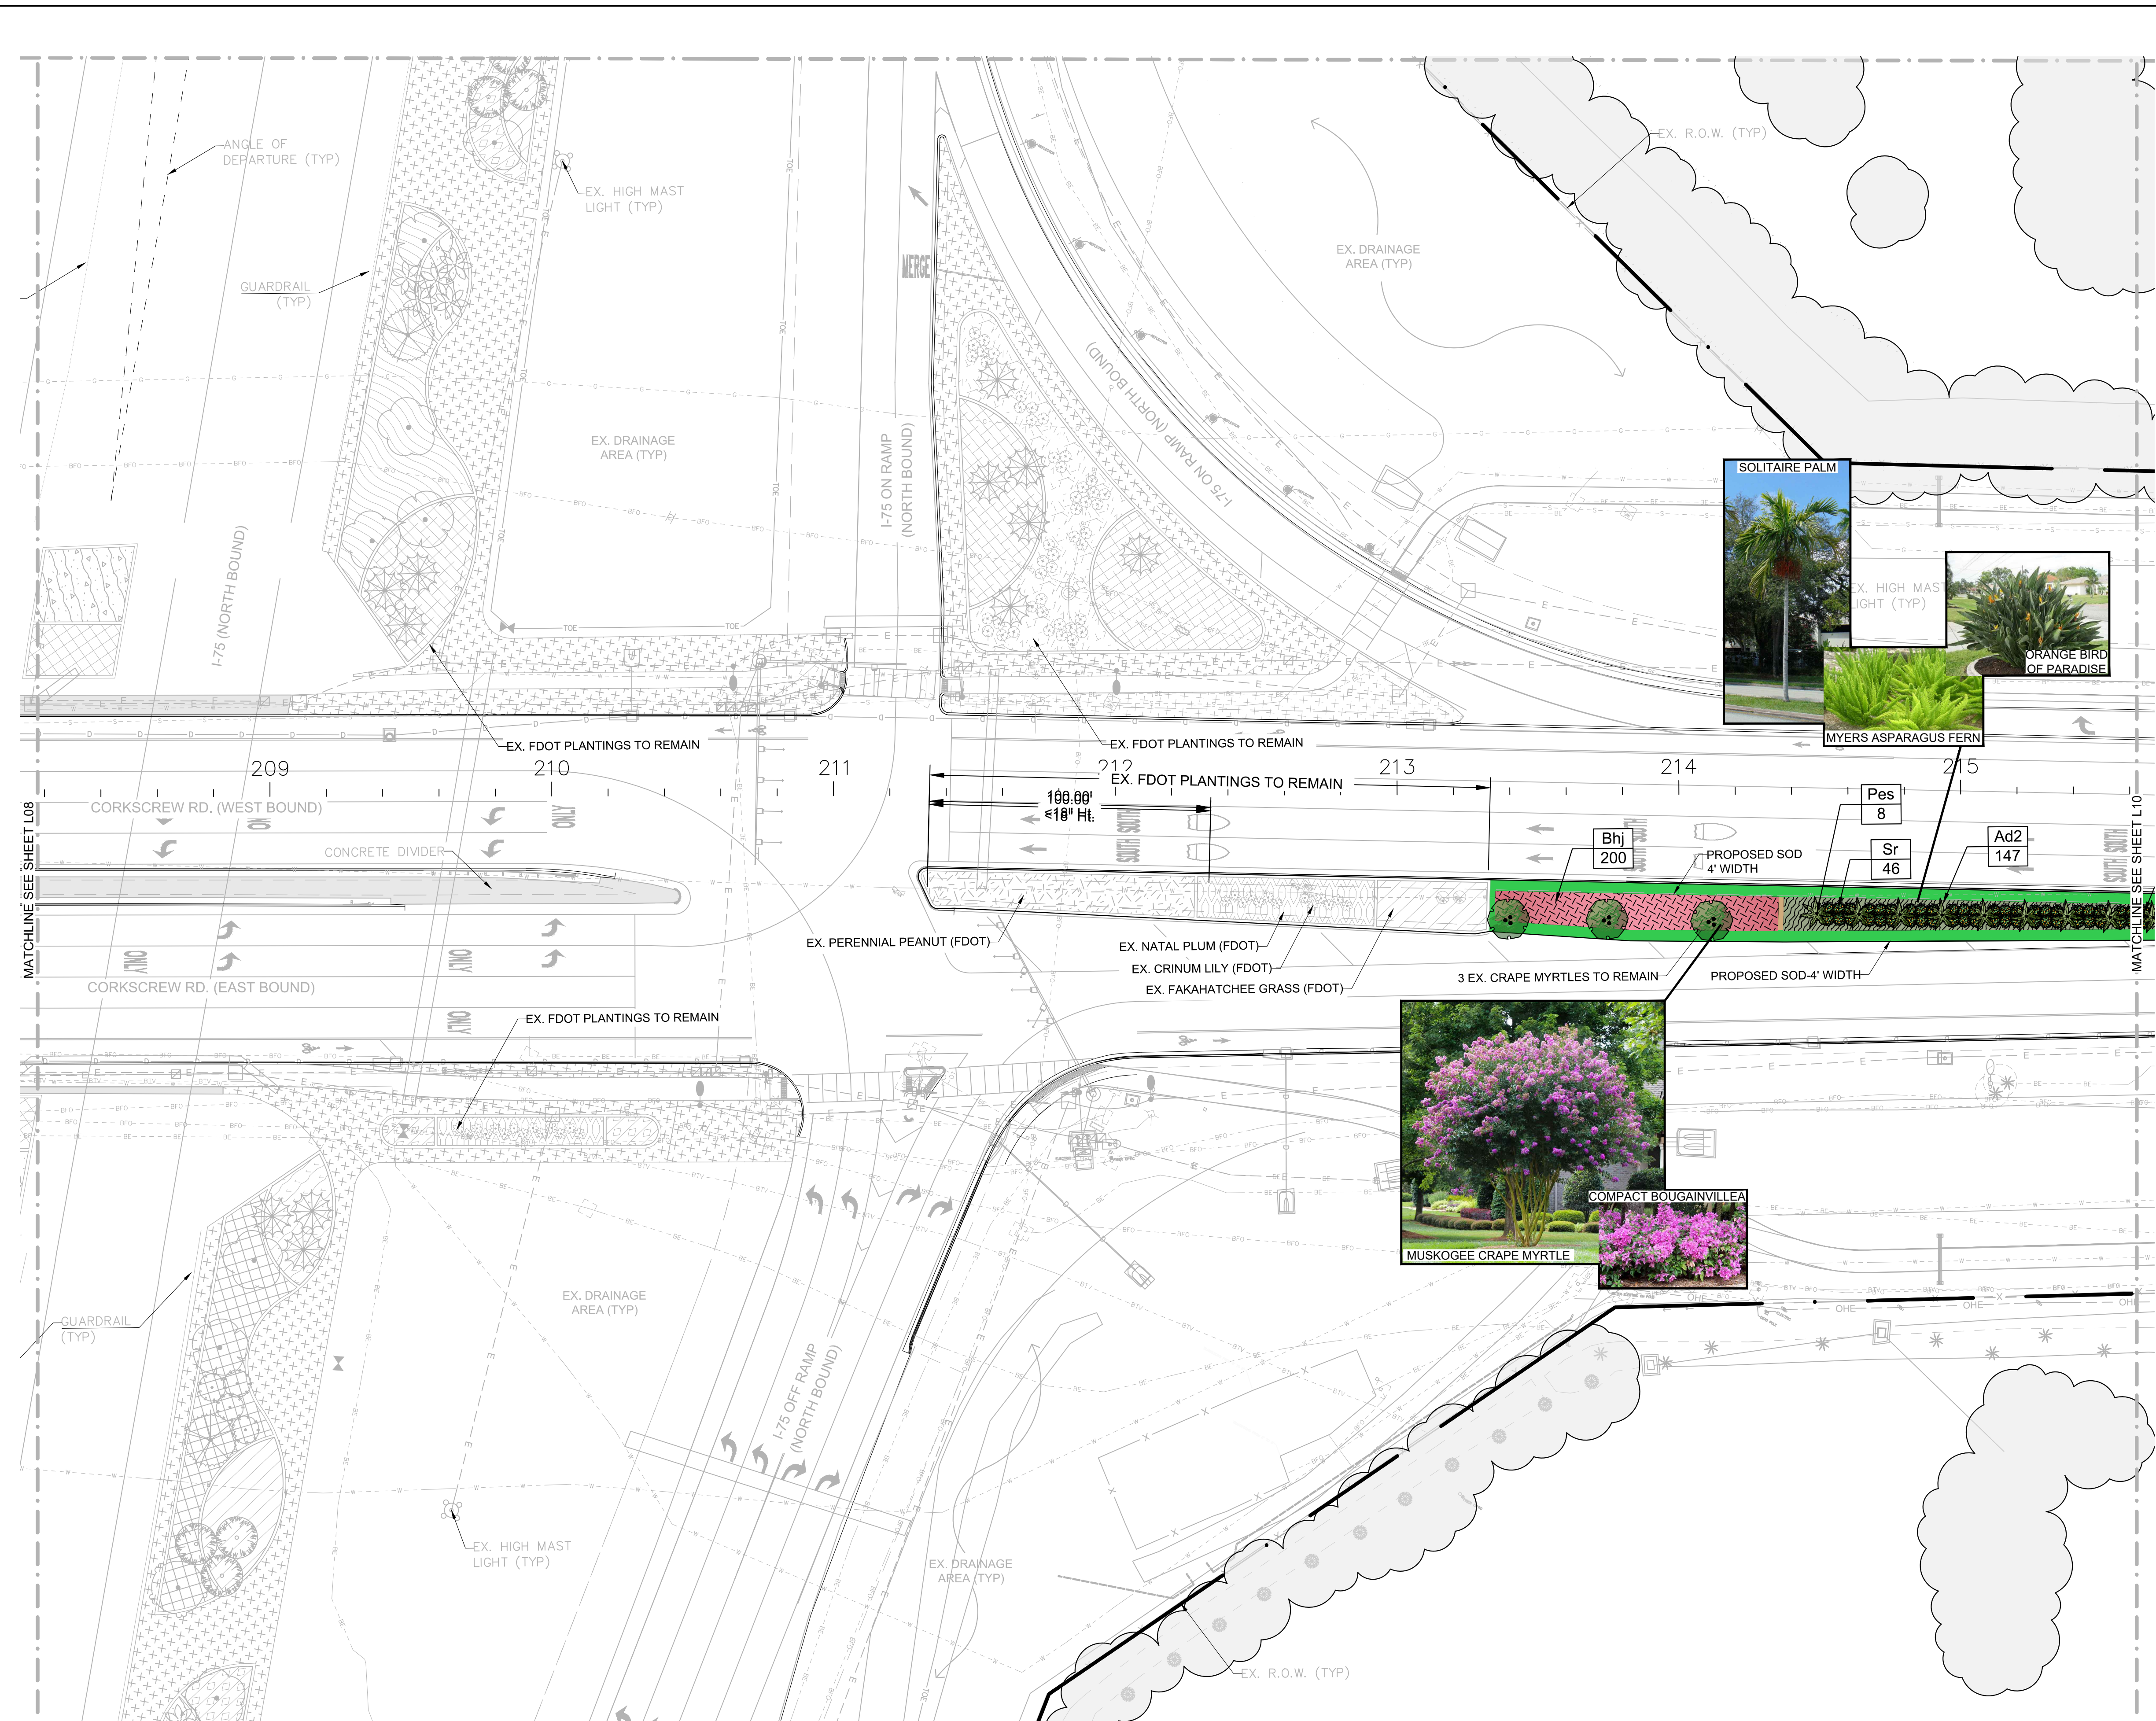

NO.	REVISIONS	DESCRIPTION	DATE

DATE: NOVEMBER, 2024
PROJECT NO. 20225140-008
FILE NO. ###-##-##
SCALE: AS SHOWN

PLANT SCHEDULE MEDIAN		
SYMBOL	CODE	COMMON NAME
TREES		
	LsM	Muskogee Crape Myrtle Multi-Trunk
PALM TREES		
	Re	Florida Royal Palm
	Tr	Florida Thatch Palm
	Pm	Macarthur Palm
	Pes	Solitaire Palm
SHRUBS		
	Sr	Orange Bird Of Paradise
	Caq	'Queen Emma' Crinum (Purple)
SHRUB AREAS		
	Hc	Dwarf Firebush
	Ch	Horizontal Coco Plum
GROUND COVERS		
	Bhj	Compact Bougainvillea
	Zp	Coontie
	Td2	Fakahatchee Grass
	Ad2	Myers Asparagus Fern
	Ag	Perennial Peanut

LANDSCAPE PLANS

SHEET NUMBER

L08

PLANT SCHEDULE MEDIAN		
SYMBOL	CODE	COMMON NAME
TREES		
	LsM	Muskogee Crape Myrtle Multi-Trunk
PALM TREES		
	Re	Florida Royal Palm
	Tr	Florida Thatch Palm
	Pm	Macarthur Palm
	Pes	Solitaire Palm
SHRUBS		
	Sr	Orange Bird Of Paradise
	Caq	'Queen Emma' Crinum (Purple)
SHRUB AREAS		
	Hc	Dwarf Firebush
	Ch	Horizontal Coco Plum
GROUND COVERS		
	Bhj	Compact Bougainvillea
	Zp	Coontie
	Td2	Fakahatchee Grass
	Ad2	Myers Asparagus Fern
	Ag	Perennial Peanut