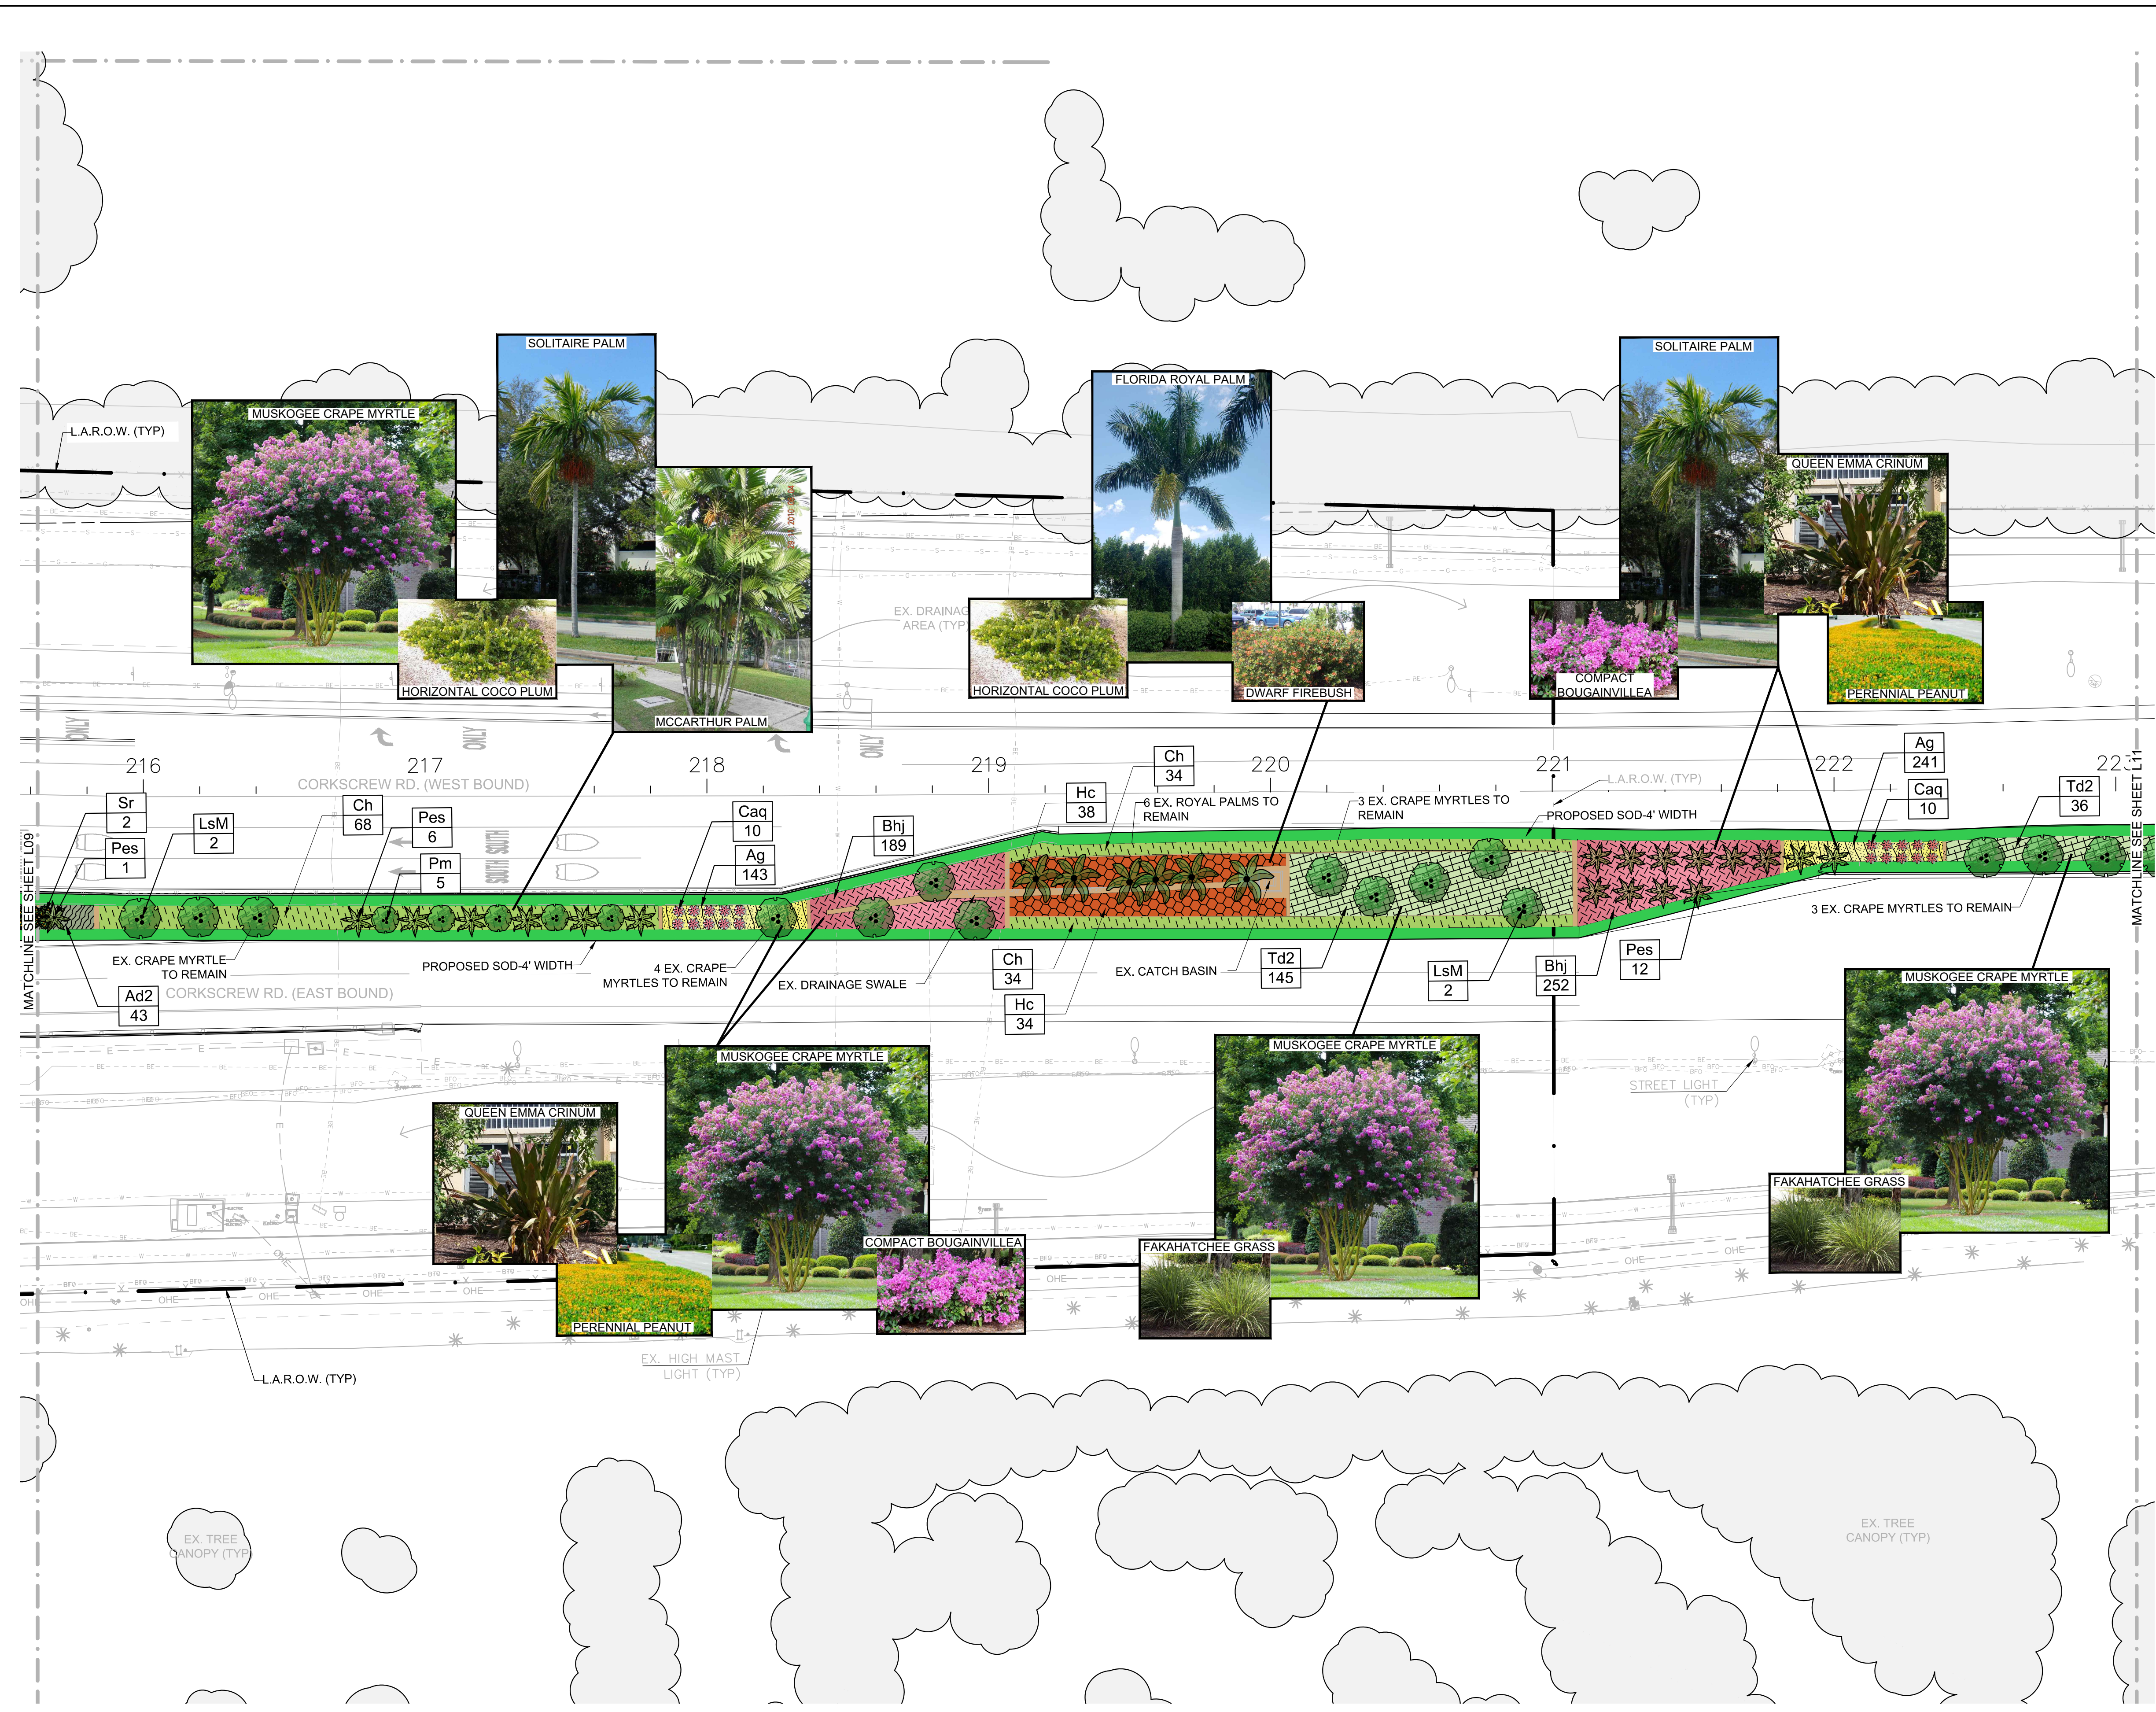

NO.	REVISIONS	DESCRIPTION	DATE

DATE: NOVEMBER, 2024
 PROJECT NO. 20225140-008
 FILE NO. ##-##-##
 SCALE: AS SHOWN

NO.	DATE	DESCRIPTION

DATE: NOVEMBER, 2024
 PROJECT NO. 20225140-008
 FILE NO. ##-##-##
 SCALE: AS SHOWN

LANDSCAPE PLANS

SHEET NUMBER

L10

PLANT SCHEDULE MEDIAN		
SYMBOL	CODE	COMMON NAME
TREES		
	LsM	Muskogee Crape Myrtle Multi-Trunk
PALM TREES		
	Re	Florida Royal Palm
	Tr	Florida Thatch Palm
	Pm	Macarthur Palm
	Pes	Solitaire Palm
SHRUBS		
	Sr	Orange Bird Of Paradise
	Caq	'Queen Emma' Crinum (Purple)
SHRUB AREAS		
	Hc	Dwarf Firebush
	Ch	Horizontal Coco Plum
GROUND COVERS		
	Bhj	Compact Bougainvillea
	Zp	Coontie
	Td2	Fakahatchee Grass
	Ad2	Myers Asparagus Fern
	Ag	Perennial Peanut

NO.	DATE	DESCRIPTION

DATE: NOVEMBER, 2024
PROJECT NO. 20225140-008
FILE NO. ###-##-##
SCALE: AS SHOWN

PLANT SCHEDULE MEDIAN		
SYMBOL	CODE	COMMON NAME
TREES		
	LsM	Muskogee Crape Myrtle Multi-Trunk
PALM TREES		
	Re	Florida Royal Palm
	Tr	Florida Thatch Palm
	Pm	Macarthur Palm
	Pes	Solitaire Palm
SHRUBS		
	Sr	Orange Bird Of Paradise
	Caq	'Queen Emma' Crinum (Purple)
SHRUB AREAS		
	Hc	Dwarf Firebush
	Ch	Horizontal Coco Plum
GROUND COVERS		
	Bhj	Compact Bougainvillea
	Zp	Coontie
	Td2	Fakahatchee Grass
	Ad2	Myers Asparagus Fern
	Ag	Perennial Peanut

NO.	DATE	DESCRIPTION

DATE: NOVEMBER, 2024
 PROJECT NO. 20225140-008
 FILE NO. ###-##-##
 SCALE: AS SHOWN

LANDSCAPE PLANS

SHEET NUMBER

L12

PLANT SCHEDULE MEDIAN		
SYMBOL	CODE	COMMON NAME
TREES		
	LsM	Muskogee Crape Myrtle Multi-Trunk
PALM TREES		
	Re	Florida Royal Palm
	Tr	Florida Thatch Palm
	Pm	Macarthur Palm
	Pes	Solitaire Palm
SHRUBS		
	Sr	Orange Bird Of Paradise
	Caq	'Queen Emma' Crinum (Purple)
SHRUB AREAS		
	Hc	Dwarf Firebush
	Ch	Horizontal Coco Plum
GROUND COVERS		
	Bhj	Compact Bougainvillea
	Zp	Coontie
	Td2	Fakahatchee Grass
	Ad2	Myers Asparagus Fern
	Ag	Perennial Peanut