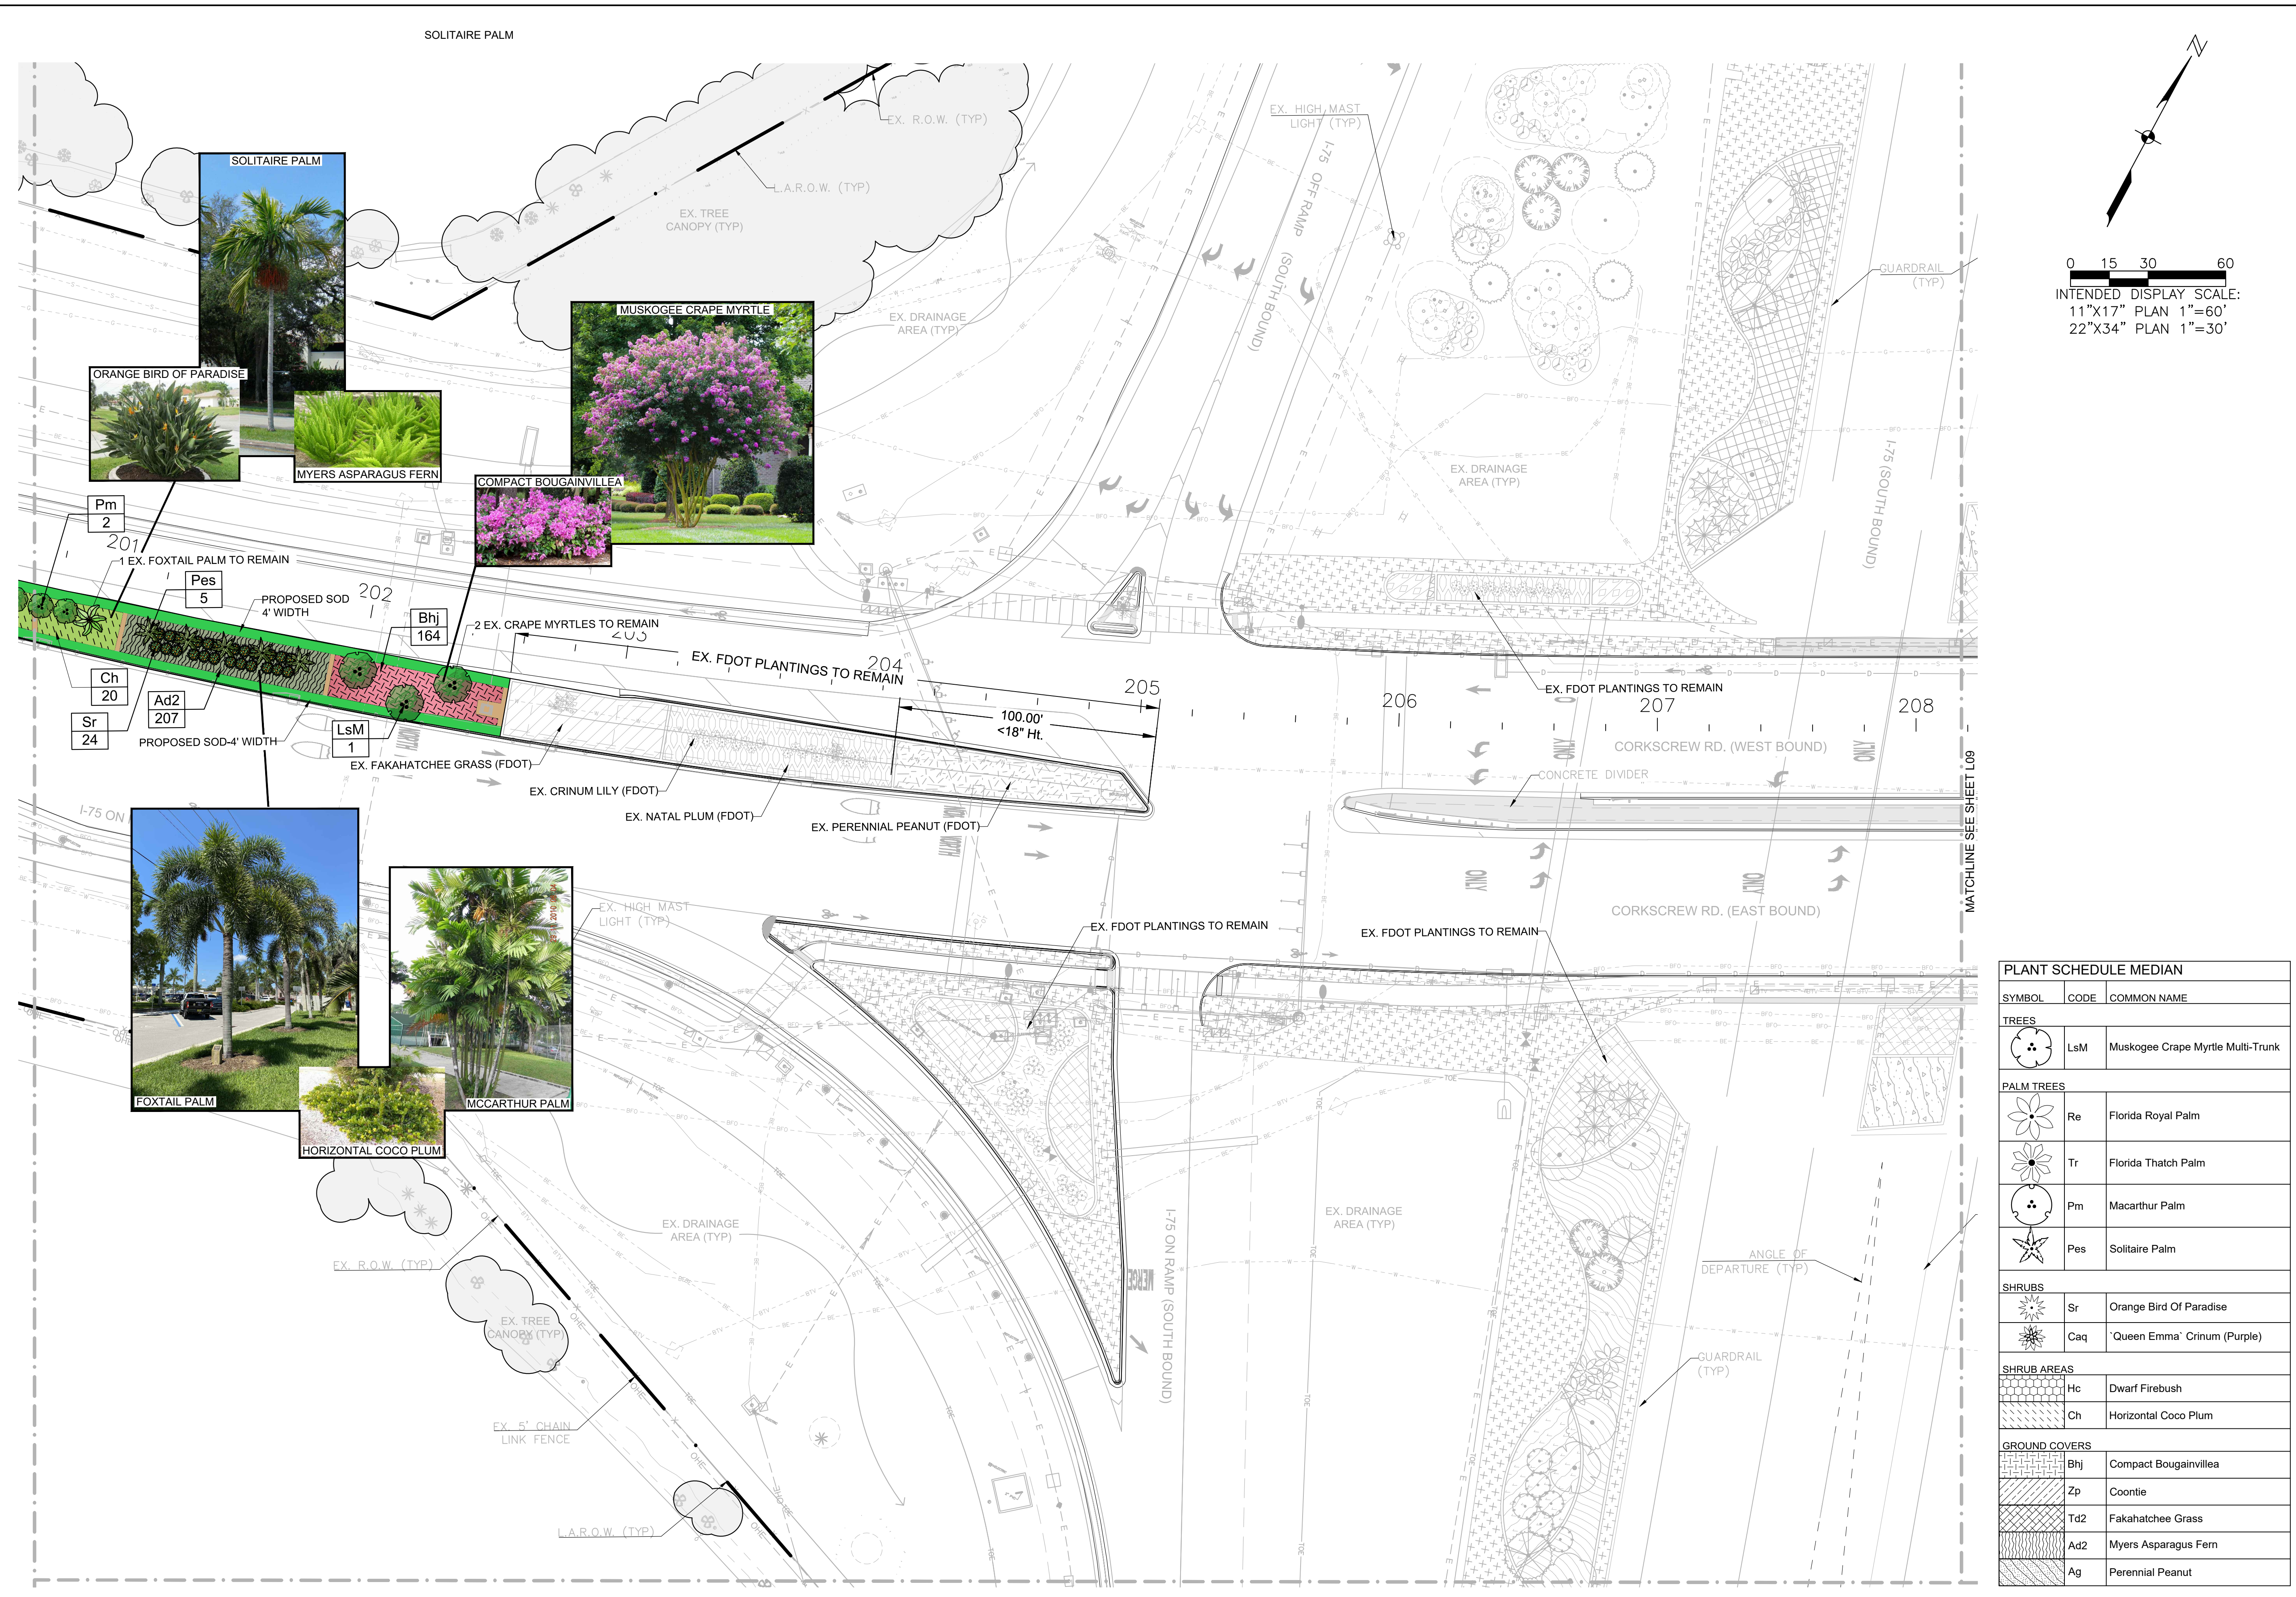

NO.	REVISIONS	DESCRIPTION	DATE

DATE: NOVEMBER, 2024
PROJECT NO. 20225140-008
FILE NO. ###-##-##
SCALE: AS SHOWN

PLANT SCHEDULE MEDIAN		
SYMBOL	CODE	COMMON NAME
TREES		
	LsM	Muskogee Crape Myrtle Multi-Trunk
PALM TREES		
	Re	Florida Royal Palm
	Tr	Florida Thatch Palm
	Pm	Macarthur Palm
	Pes	Solitaire Palm
SHRUBS		
	Sr	Orange Bird Of Paradise
	Caq	'Queen Emma' Crinum (Purple)
SHRUB AREAS		
	Hc	Dwarf Firebush
	Ch	Horizontal Coco Plum
GROUND COVERS		
	Bhj	Compact Bougainvillea
	Zp	Coontie
	Td2	Fakahatchee Grass
	Ad2	Myers Asparagus Fern
	Ag	Perennial Peanut

LANDSCAPE PLANS

SHEET NUMBER

L08

PLANT SCHEDULE MEDIAN		
SYMBOL	CODE	COMMON NAME
TREES		
	LsM	Muskogee Crape Myrtle Multi-Trunk
PALM TREES		
	Re	Florida Royal Palm
	Tr	Florida Thatch Palm
	Pm	Macarthur Palm
	Pes	Solitaire Palm
SHRUBS		
	Sr	Orange Bird Of Paradise
	Caq	'Queen Emma' Crinum (Purple)
SHRUB AREAS		
	Hc	Dwarf Firebush
	Ch	Horizontal Coco Plum
GROUND COVERS		
	Bhj	Compact Bougainvillea
	Zp	Coontie
	Td2	Fakahatchee Grass
	Ad2	Myers Asparagus Fern
	Ag	Perennial Peanut

NO.	DATE	DESCRIPTION

DATE: NOVEMBER, 2024
 PROJECT NO. 20225140-008
 FILE NO. ###-##-##
 SCALE: AS SHOWN

LANDSCAPE PLANS

SHEET NUMBER

L12

PLANT SCHEDULE MEDIAN		
SYMBOL	CODE	COMMON NAME
TREES		
	LsM	Muskogee Crape Myrtle Multi-Trunk
PALM TREES		
	Re	Florida Royal Palm
	Tr	Florida Thatch Palm
	Pm	Macarthur Palm
	Pes	Solitaire Palm
SHRUBS		
	Sr	Orange Bird Of Paradise
	Caq	'Queen Emma' Crinum (Purple)
SHRUB AREAS		
	Hc	Dwarf Firebush
	Ch	Horizontal Coco Plum
GROUND COVERS		
	Bhj	Compact Bougainvillea
	Zp	Coontie
	Td2	Fakahatchee Grass
	Ad2	Myers Asparagus Fern
	Ag	Perennial Peanut