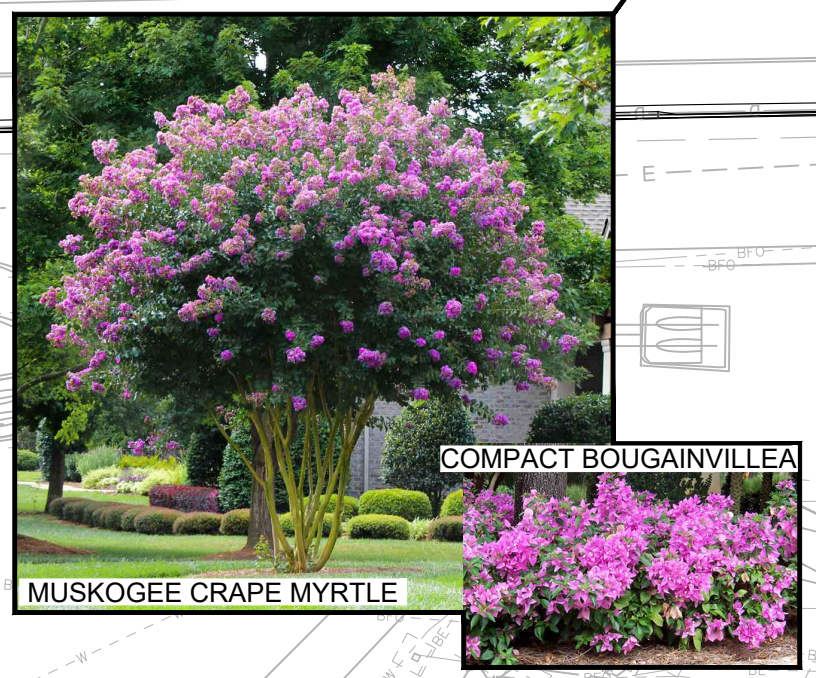

PLANT SCHEDULE MEDIAN		
SYMBOL	CODE	COMMON NAME
TREES		
	LsM	Muskogee Crape Myrtle Multi-Trunk
PALM TREES		
	Re	Florida Royal Palm
	Tr	Florida Thatch Palm
	Pm	Macarthur Palm
	Pes	Solitaire Palm
SHRUBS		
	Sr	Orange Bird Of Paradise
	Caq	'Queen Emma' Crinum (Purple)
SHRUB AREAS		
	Hc	Dwarf Firebush
	Ch	Horizontal Coco Plum
GROUND COVERS		
	Bhj	Compact Bougainvillea
	Zp	Coontie
	Td2	Fakahatchee Grass
	Ad2	Myers Asparagus Fern
	Ag	Perennial Peanut

NO.	REVISIONS	DESCRIPTION	DATE

DATE: NOVEMBER, 2024
PROJECT NO. 20225140-008
FILE NO. ##-##-##
SCALE: AS SHOWN