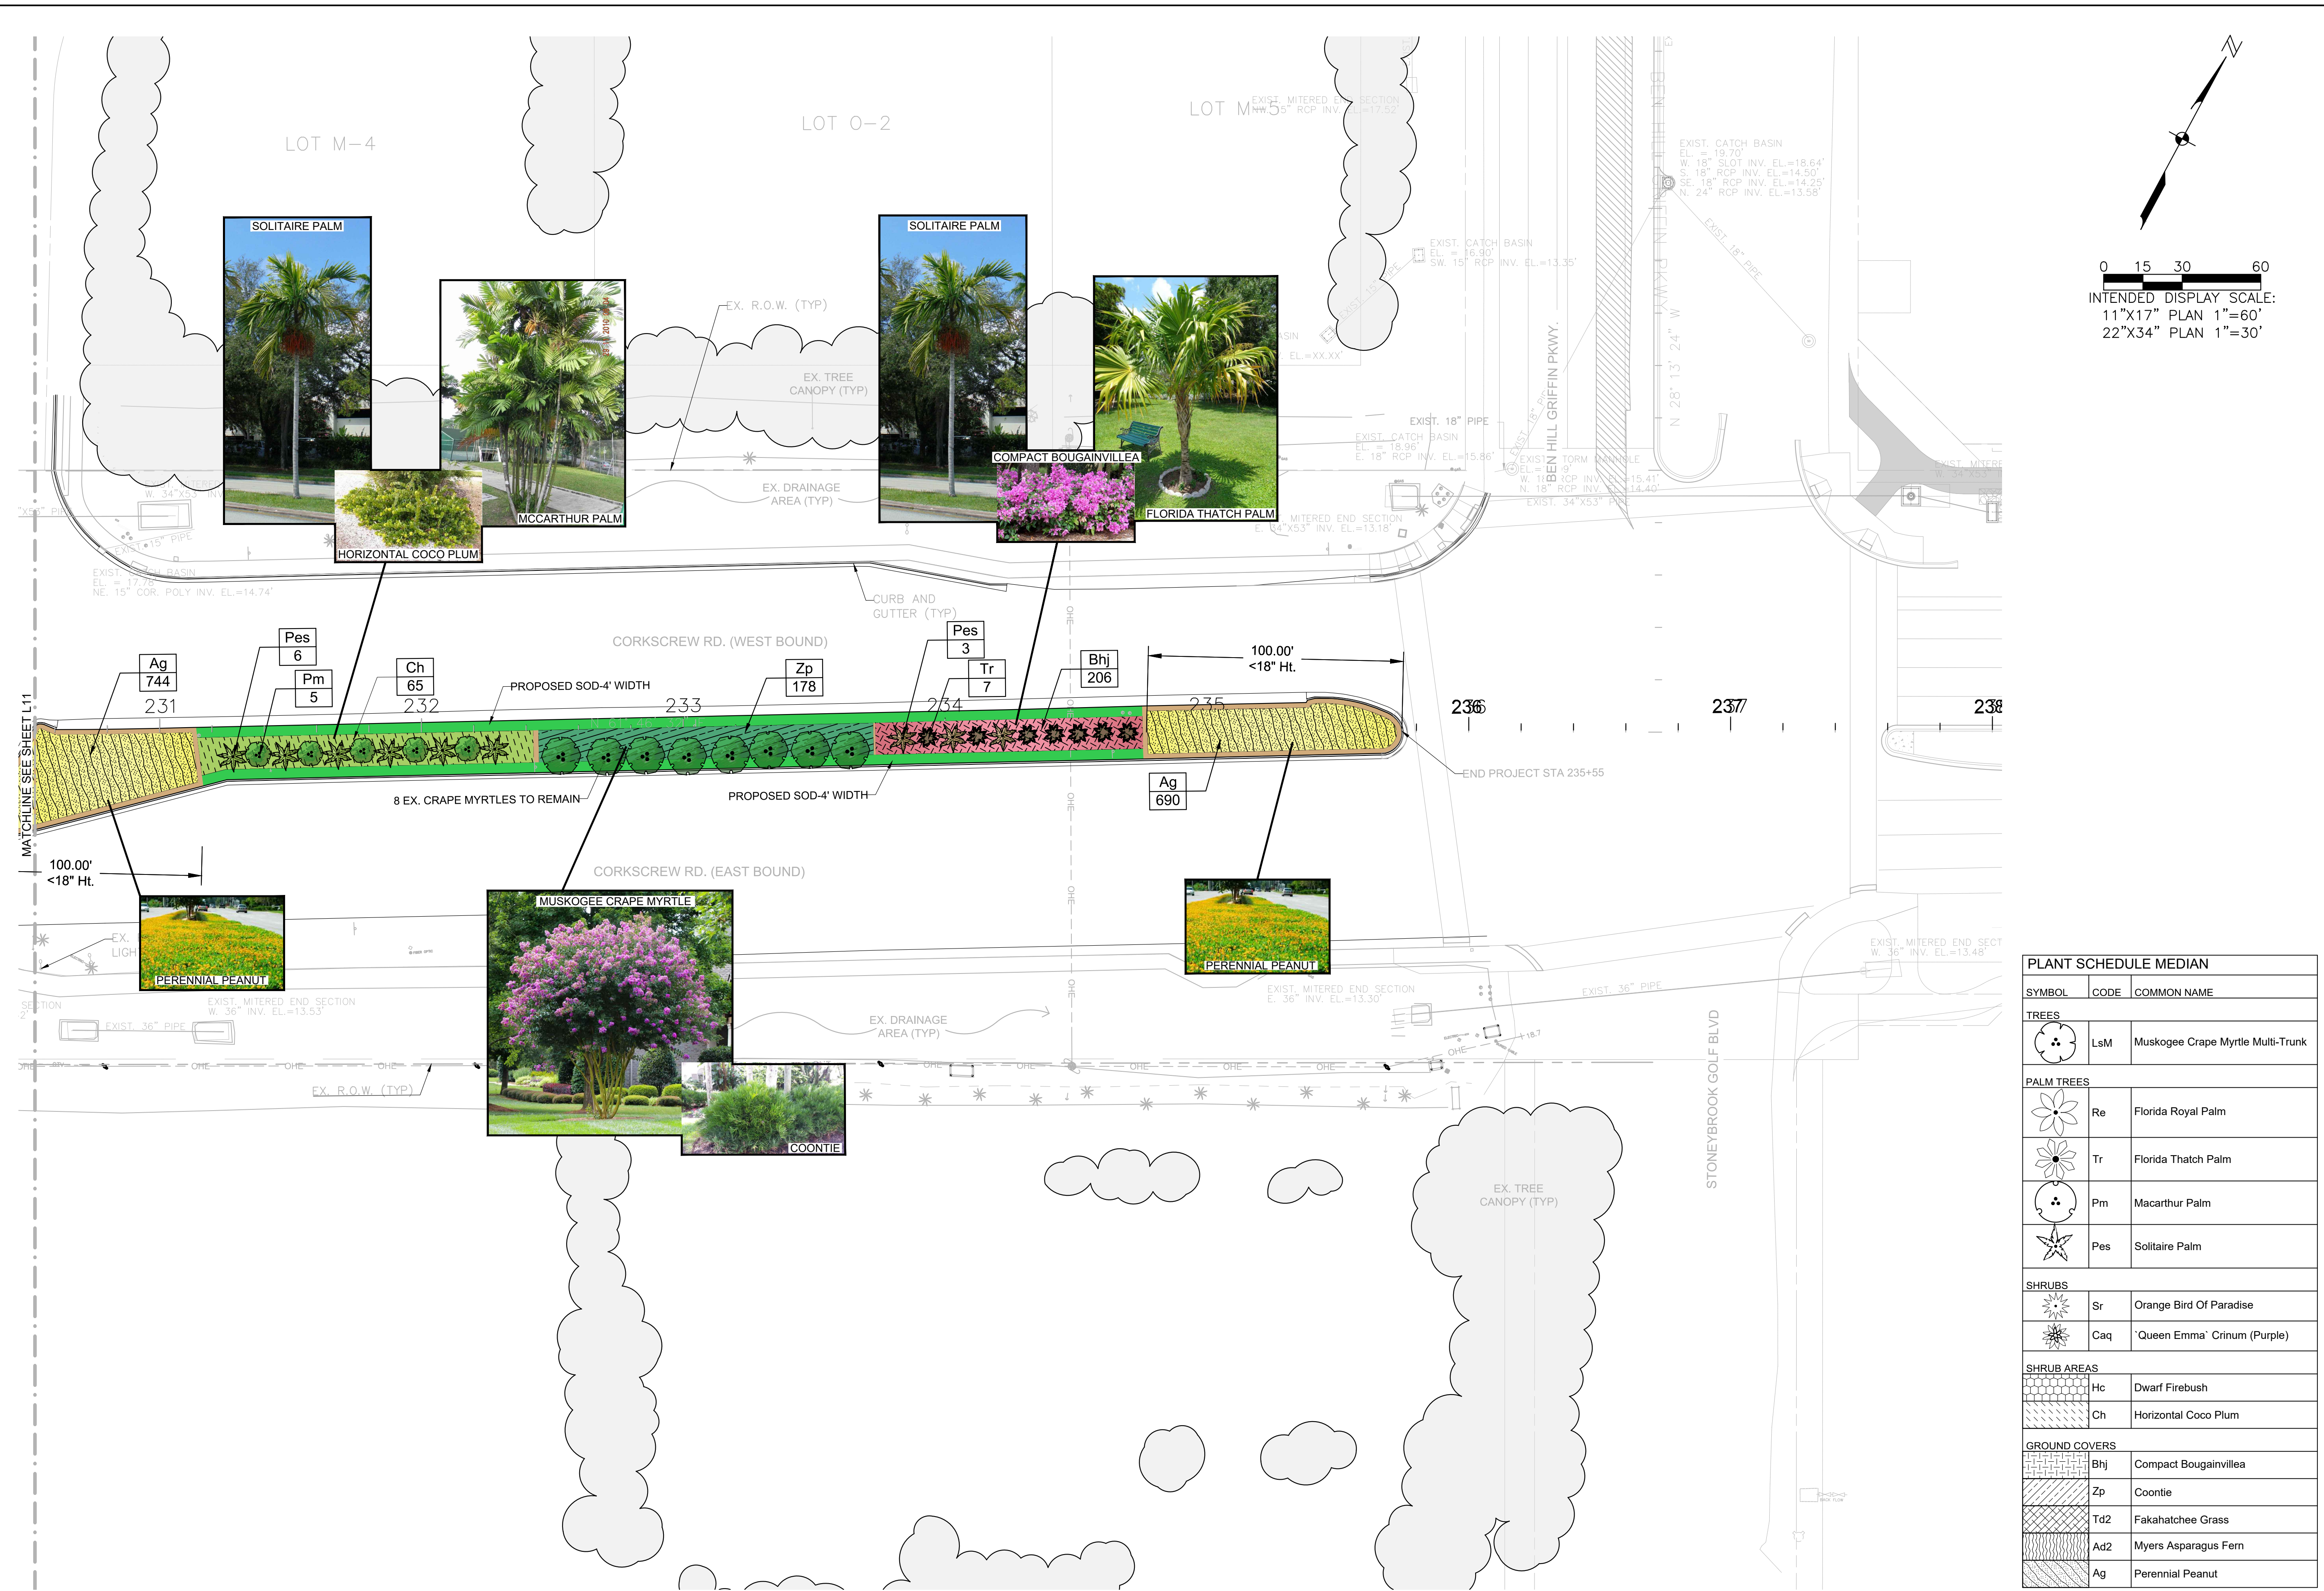

LANDSCAPE PLANS

SHEET NUMBER

L10

PLANT SCHEDULE MEDIAN		
SYMBOL	CODE	COMMON NAME
TREES		
	LsM	Muskogee Crape Myrtle Multi-Trunk
PALM TREES		
	Re	Florida Royal Palm
	Tr	Florida Thatch Palm
	Pm	Macarthur Palm
	Pes	Solitaire Palm
SHRUBS		
	Sr	Orange Bird Of Paradise
	Caq	'Queen Emma' Crinum (Purple)
SHRUB AREAS		
	Hc	Dwarf Firebush
	Ch	Horizontal Coco Plum
GROUND COVERS		
	Bhj	Compact Bougainvillea
	Zp	Coontie
	Td2	Fakahatchee Grass
	Ad2	Myers Asparagus Fern
	Ag	Perennial Peanut

NO.	DATE	DESCRIPTION

DATE: NOVEMBER, 2024
PROJECT NO. 20225140-008
FILE NO. ###-##-##
SCALE: AS SHOWN

PLANT SCHEDULE MEDIAN		
SYMBOL	CODE	COMMON NAME
TREES		
	LsM	Muskogee Crape Myrtle Multi-Trunk
PALM TREES		
	Re	Florida Royal Palm
	Tr	Florida Thatch Palm
	Pm	Macarthur Palm
	Pes	Solitaire Palm
SHRUBS		
	Sr	Orange Bird Of Paradise
	Caq	'Queen Emma' Crinum (Purple)
SHRUB AREAS		
	Hc	Dwarf Firebush
	Ch	Horizontal Coco Plum
GROUND COVERS		
	Bhj	Compact Bougainvillea
	Zp	Coontie
	Td2	Fakahatchee Grass
	Ad2	Myers Asparagus Fern
	Ag	Perennial Peanut

NO.	DATE	DESCRIPTION

DATE: NOVEMBER, 2024
 PROJECT NO. 20225140-008
 FILE NO. ###-##-##
 SCALE: AS SHOWN

LANDSCAPE PLANS

SHEET NUMBER

L12

PLANT SCHEDULE MEDIAN		
SYMBOL	CODE	COMMON NAME
TREES		
	LsM	Muskogee Crape Myrtle Multi-Trunk
PALM TREES		
	Re	Florida Royal Palm
	Tr	Florida Thatch Palm
	Pm	Macarthur Palm
	Pes	Solitaire Palm
SHRUBS		
	Sr	Orange Bird Of Paradise
	Caq	'Queen Emma' Crinum (Purple)
SHRUB AREAS		
	Hc	Dwarf Firebush
	Ch	Horizontal Coco Plum
GROUND COVERS		
	Bhj	Compact Bougainvillea
	Zp	Coontie
	Td2	Fakahatchee Grass
	Ad2	Myers Asparagus Fern
	Ag	Perennial Peanut